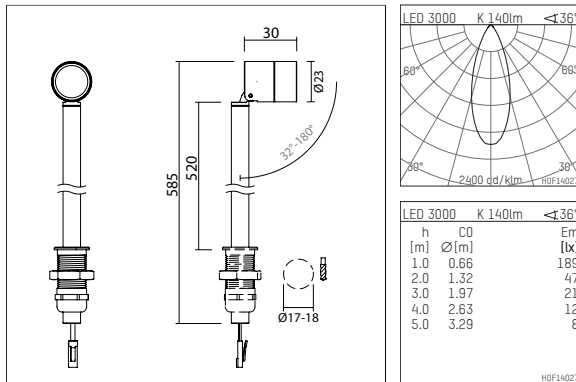

120 934 03 907 | silver anodised

ak.tina 1 top | Flood
recessed spotlight
LED | 2 W 3000 K

- recessed spotlight ak.tina 1 top Flood
- height adjustable
- with lockable rod
- for installation in showcase furniture
- with LED 210 lm
- colour temperature: 3000 K
- colour rendering index: CRI >80
- L90 / B10 (50.000h)
- SDCM < 2
- net luminous flux: 140 lm
- total load: 2 W
- luminous efficacy: 70,0 lm/W
- rotationsymmetrical light distribution, flood
- for external control gear
- secondary connection:
- supply cord with plug connection, length: 880 mm
- housing of aluminium
- length: 30 mm, height: 548 mm
- recessing diameter: 17 mm
- recessing depth: 37 mm
- rotatable 360°, 32°- 180°
- weight: 0,134 kg
- protection rating: IP20
- protection class III
- 5 years Hoffmeister warranty
- Made in Germany
- maximum ambient temperature: 35 ° C
- certificates: manufactured according to DIN VDE 0711 / EN 60598, CE
- colour: silver anodised
- 120 934 03 907

- Overview of accessories on the following page / s

120 934 03 907
accessory

Required accessories

description accessory general	dimensions in mm	item number	pic.-No.
LED power unit, 1-10V constant current driver hotplug 700mA, 20W, for max. 6 ak.tina	LxWxH: 149 x 40 x 21	120 986 10 000 A	01
LED power unit, DALI mit Amplitudendimmung constant current driver hotplug 700mA, 20W, for max. 6 ak.tina	LxWxH: 149 x 40 x 21	120 986 10 000 D	01
LED power unit constant current driver hotplug 700mA, 20W, for max. 6 ak.tina	LxWxH: 149 x 40 x 21	120 986 10 000	01

120 934 03 907
accessory

Optional accessories

description accessory general	dimensions in mm	item number	pic.-No.
connection ring, with honeycomb louver for ak.tina		120 993 00 910	07
connection ring, with wide-flood lens for ak.tina		120 997 00 910	06