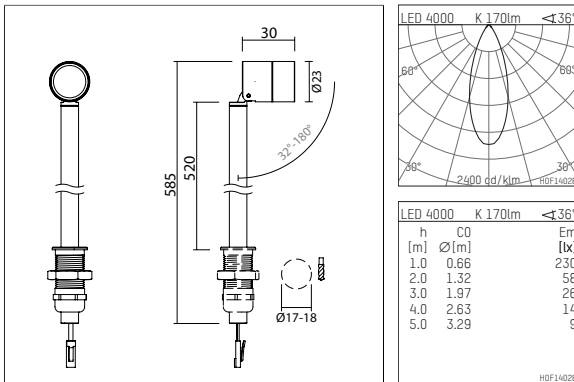

120 934 04 721 | black anodised

ak.tina 1 top | flood
recessed spotlight
LED | 2 W 4000 K

- recessed spotlight ak.tina 1 top flood
- height adjustable
- with lockable rod
- for installation in showcase furniture
- with LED 260 lm
- colour temperature: 4000 K
- colour rendering index: CRI >90
- L90 / B10 (50.000h)
- SDCM < 2
- net luminous flux: 170 lm
- total load: 2 W
- luminous efficacy: 85,0 lm/W
- rotationsymmetrical light distribution, flood
- for external control gear
- secondary connection:
- supply cord with plug connection, length: 880 mm
- housing of aluminium
- length: 30 mm, height: 548 mm
- recessing diameter: 17 mm
- recessing depth: 37 mm
- rotatable 360°, 32°- 180°
- weight: 0,134 kg
- protection rating: IP20
- protection class III
- 5 years Hoffmeister warranty
- Made in Germany
- maximum ambient temperature: 35 ° C
- certificates: manufactured according to DIN VDE 0711 / EN 60598, CE
- colour: black anodised
- 120 934 04 721

- Overview of accessories on the following page / s

120 934 04 721
accessory

Required accessories

description accessory general	dimensions in mm	item number	pic.-No.
LED power unit, 1-10V constant current driver hotplug 700mA, 20W, for max. 6 ak.tina	LxWxH: 149 x 40 x 21	120 986 10 000 A	01
LED power unit, DALI mit Amplitudendimmung constant current driver hotplug 700mA, 20W, for max. 6 ak.tina	LxWxH: 149 x 40 x 21	120 986 10 000 D	01
LED power unit constant current driver hotplug 700mA, 20W, for max. 6 ak.tina	LxWxH: 149 x 40 x 21	120 986 10 000	01

120 934 04 721
accessory

Optional accessories

description accessory general	dimensions in mm	item number	pic.-No.
connection ring, with honeycomb louver for ak.tina		120 993 00 910	07
connection ring, with wide-flood lens for ak.tina		120 997 00 910	06