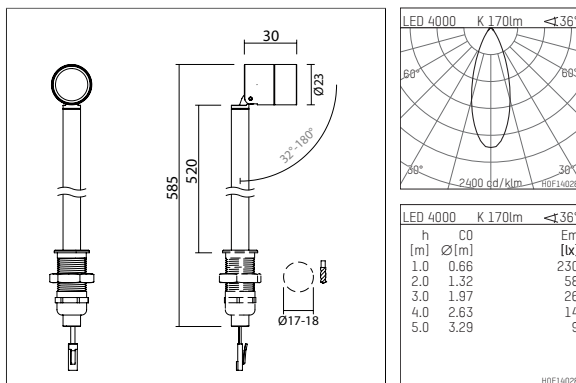

120 934 04 907 | silver anodised

ak.tina 1 top | Flood
recessed spotlight
LED | 2 W 4000 K

- recessed spotlight ak.tina 1 top Flood
- height adjustable
- with lockable rod
- for installation in showcase furniture
- with LED 260 lm
- colour temperature: 4000 K
- colour rendering index: CRI >90
- L90 / B10 (50.000h)
- SDCM < 2
- net luminous flux: 170 lm
- total load: 2 W
- luminous efficacy: 85,0 lm/W
- rotationsymmetrical light distribution, flood
- for external control gear
- secondary connection:
- supply cord with plug connection, length: 880 mm
- housing of aluminium
- length: 30 mm, height: 548 mm
- recessing diameter: 17 mm
- recessing depth: 37 mm
- rotatable 360°, 32°- 180°
- weight: 0,134 kg
- protection rating: IP20
- protection class III
- 5 years Hoffmeister warranty
- Made in Germany
- maximum ambient temperature: 35 ° C
- certificates: manufactured according to DIN VDE 0711 / EN 60598, CE
- colour: silver anodised
- 120 934 04 907

- Overview of accessories on the following page / s

120 934 04 907
accessory

Required accessories

description accessory general	dimensions in mm	item number	pic.-No.
LED power unit, 1-10V constant current driver hotplug 700mA, 20W, for max. 6 ak.tina	LxWxH: 149 x 40 x 21	120 986 10 000 A	01
LED power unit, DALI mit Amplitudendimmung constant current driver hotplug 700mA, 20W, for max. 6 ak.tina	LxWxH: 149 x 40 x 21	120 986 10 000 D	01
LED power unit constant current driver hotplug 700mA, 20W, for max. 6 ak.tina	LxWxH: 149 x 40 x 21	120 986 10 000	01

120 934 04 907
accessory

Optional accessories

description accessory general	dimensions in mm	item number	pic.-No.
connection ring, with honeycomb louver for ak.tina		120 993 00 910	07
connection ring, with wide-flood lense for ak.tina		120 997 00 910	06