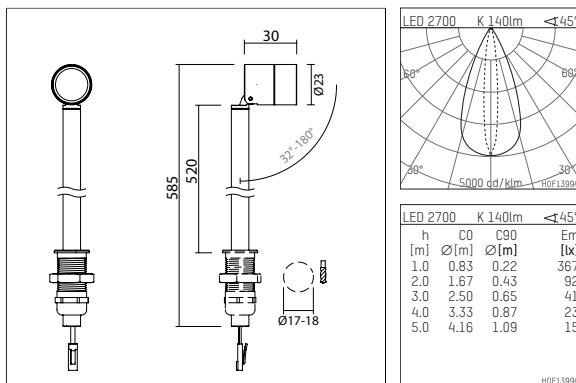

120 936 02 721 | black anodised

ak.tina 1 top | Oval Flood
recessed spotlight
LED | 2 W 2700 K

- recessed spotlight ak.tina 1 top Oval Flood
- height adjustable
- with lockable rod
- for installation in showcase furniture
- with LED 140 lm
- colour temperature: 2700 K
- colour rendering index: CRI >90
- L90 / B10 (50.000h)
- SDCM < 2
- total load: 2 W
- oval flood
- for external control gear
- secondary connection:
- supply cord with plug connection, length: 880 mm
- housing of aluminium
- length: 30 mm, height: 548 mm
- recessing diameter: 17 mm
- recessing depth: 37 mm
- rotatable 360°, 32°- 180°
- weight: 0,134 kg
- protection rating: IP20
- protection class III
- 5 years Hoffmeister warranty
- Made in Germany
- maximum ambient temperature: 35 ° C
- certificates: manufactured according to DIN VDE 0711 / EN 60598, CE
- colour: black anodised
- 120 936 02 721

- Overview of accessories on the following page / s

120 936 02 721
accessory

Required accessories

description accessory general	dimensions in mm	item number	pic.-No.
LED power unit, 1-10V constant current driver hotplug 700mA, 20W, for max. 6 ak.tina	LxWxH: 149 x 40 x 21	120 986 10 000 A	01
LED power unit, DALI mit Amplitudendimmung constant current driver hotplug 700mA, 20W, for max. 6 ak.tina	LxWxH: 149 x 40 x 21	120 986 10 000 D	01
LED power unit constant current driver hotplug 700mA, 20W, for max. 6 ak.tina	LxWxH: 149 x 40 x 21	120 986 10 000	01

120 936 02 721
accessory

Optional accessories

description accessory general	dimensions in mm	item number	pic.-No.
connection ring, with honeycomb louver for ak.tina		120 993 00 910	07
connection ring, with wide-flood lense for ak.tina		120 997 00 910	06