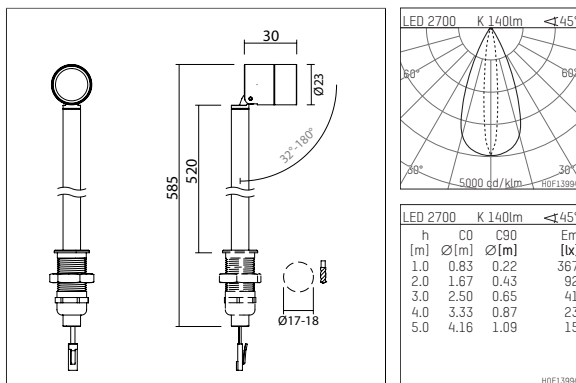

**120 936 02 907 | silver anodised**

ak.tina 1 top | Oval Flood  
recessed spotlight  
LED | 2 W 2700 K

- recessed spotlight ak.tina 1 top Oval Flood
- height adjustable
- with lockable rod
- for installation in showcase furniture
- with LED 140 lm
- colour temperature: 2700 K
- colour rendering index: CRI >90
- L90 / B10 (50.000h)
- SDCM < 2
- total load: 2 W
- oval flood
- for external control gear
- secondary connection:
- supply cord with plug connection, length: 880 mm
- housing of aluminium
- length: 30 mm, height: 548 mm
- recessing diameter: 17 mm
- recessing depth: 37 mm
- rotatable 360°, 32°- 180°
- weight: 0,134 kg
- protection rating: IP20
- protection class III
- 5 years Hoffmeister warranty
- Made in Germany
- maximum ambient temperature: 35 ° C
- certificates: manufactured according to DIN VDE 0711 / EN 60598, CE
- colour: silver anodised
- 120 936 02 907

## Required accessories

description accessory general	dimensions in mm	item number	pic.-No.
LED power unit, 1-10V constant current driver hotplug 700mA, 20W, for max. 6 ak.tina	LxWxH: 149 x 40 x 21	120 986 10 000 A	01
LED power unit, DALI mit Amplitudendimmung constant current driver hotplug 700mA, 20W, for max. 6 ak.tina	LxWxH: 149 x 40 x 21	120 986 10 000 D	01
LED power unit constant current driver hotplug 700mA, 20W, for max. 6 ak.tina	LxWxH: 149 x 40 x 21	120 986 10 000	01

## Optional accessories

description accessory general	dimensions in mm	item number	pic.-No.
connection ring, with honeycomb louver for ak.tina		120 993 00 910	07
connection ring, with wide-flood lens for ak.tina		120 997 00 910	06