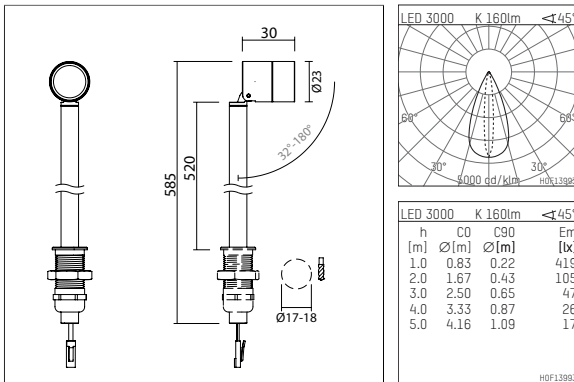

120 936 03 721 | black anodised

ak.tina 1 top | Oval Flood
recessed spotlight
LED | 2 W 3000 K

- recessed spotlight ak.tina 1 top Oval Flood
- height adjustable
- with lockable rod
- for installation in showcase furniture
- with LED 210 lm
- colour temperature: 3000 K
- colour rendering index: CRI >90
- L90 / B10 (50.000h)
- SDCM < 2
- net luminous flux: 160 lm
- total load: 2 W
- luminous efficacy: 80,0 lm/W
- oval flood
- for external control gear
- secondary connection:
- supply cord with plug connection, length: 880 mm
- housing of aluminium
- length: 30 mm, height: 548 mm
- recessing diameter: 17 mm
- recessing depth: 37 mm
- rotatable 360°, 32°- 180°
- weight: 0,134 kg
- protection rating: IP20
- protection class III
- 5 years Hoffmeister warranty
- Made in Germany
- maximum ambient temperature: 35 ° C
- certificates: manufactured according to DIN VDE 0711 / EN 60598, CE
- colour: black anodised
- 120 936 03 721

- Overview of accessories on the following page / s

120 936 03 721
accessory

Required accessories

description accessory general	dimensions in mm	item number	pic.-No.
LED power unit, 1-10V constant current driver hotplug 700mA, 20W, for max. 6 ak.tina	LxWxH: 149 x 40 x 21	120 986 10 000 A	01
LED power unit, DALI mit Amplitudendimmung constant current driver hotplug 700mA, 20W, for max. 6 ak.tina	LxWxH: 149 x 40 x 21	120 986 10 000 D	01
LED power unit constant current driver hotplug 700mA, 20W, for max. 6 ak.tina	LxWxH: 149 x 40 x 21	120 986 10 000	01

120 936 03 721
accessory

Optional accessories

description accessory general	dimensions in mm	item number	pic.-No.
connection ring, with honeycomb louver for ak.tina		120 993 00 910	07
connection ring, with wide-flood lens for ak.tina		120 997 00 910	06