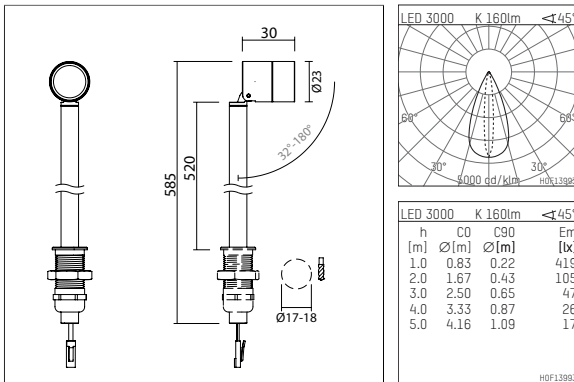

120 936 03 907 | silver anodised

ak.tina 1 top | Oval Flood
recessed spotlight
LED | 2 W 3000 K

- recessed spotlight ak.tina 1 top Oval Flood
- height adjustable
- with lockable rod
- for installation in showcase furniture
- with LED 210 lm
- colour temperature: 3000 K
- colour rendering index: CRI >90
- L90 / B10 (50.000h)
- SDCM < 2
- net luminous flux: 160 lm
- total load: 2 W
- luminous efficacy: 80,0 lm/W
- oval flood
- for external control gear
- secondary connection:
- supply cord with plug connection, length: 880 mm
- housing of aluminium
- length: 30 mm, height: 548 mm
- recessing diameter: 17 mm
- recessing depth: 37 mm
- rotatable 360°, 32°- 180°
- weight: 0,134 kg
- protection rating: IP20
- protection class III
- 5 years Hoffmeister warranty
- Made in Germany
- maximum ambient temperature: 35 ° C
- certificates: manufactured according to DIN VDE 0711 / EN 60598, CE
- colour: silver anodised
- 120 936 03 907

- Overview of accessories on the following page / s

120 936 03 907
accessory

Required accessories

description accessory general	dimensions in mm	item number	pic.-No.
LED power unit, 1-10V constant current driver hotplug 700mA, 20W, for max. 6 ak.tina	LxWxH: 149 x 40 x 21	120 986 10 000 A	01
LED power unit, DALI mit Amplitudendimmung constant current driver hotplug 700mA, 20W, for max. 6 ak.tina	LxWxH: 149 x 40 x 21	120 986 10 000 D	01
LED power unit constant current driver hotplug 700mA, 20W, for max. 6 ak.tina	LxWxH: 149 x 40 x 21	120 986 10 000	01

120 936 03 907
accessory

Optional accessories

description accessory general	dimensions in mm	item number	pic.-No.
connection ring, with honeycomb louver for ak.tina		120 993 00 910	07
connection ring, with wide-flood lense for ak.tina		120 997 00 910	06