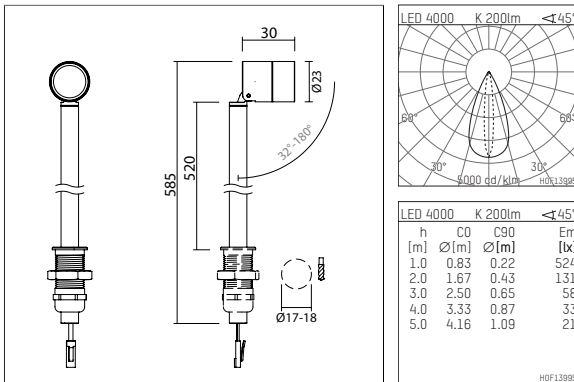

## 120 936 04 721 | black anodised

ak.tina 1 top | Oval Flood  
recessed spotlight  
LED | 2 W 4000 K

- recessed spotlight ak.tina 1 top Oval Flood
- height adjustable
- with lockable rod
- for installation in showcase furniture
- with LED 260 lm
- colour temperature: 4000 K
- colour rendering index: CRI >80
- L90 / B10 (50.000h)
- SDCM < 2
- net luminous flux: 200 lm
- total load: 2 W
- luminous efficacy: 100,0 lm/W
- oval flood
- for external control gear
- secondary connection:
- supply cord with plug connection, length: 880 mm
- housing of aluminium
- length: 30 mm, height: 548 mm
- recessing diameter: 17 mm
- recessing depth: 37 mm
- rotatable 360°, 32°- 180°
- weight: 0,134 kg
- protection rating: IP20
- protection class III
- 5 years Hoffmeister warranty
- Made in Germany
- maximum ambient temperature: 35 ° C
- certificates: manufactured according to DIN VDE 0711 / EN 60598, CE
- colour: black anodised
- 120 936 04 721

## Required accessories

description accessory general	dimensions in mm	item number	pic.-No.
LED power unit, 1-10V constant current driver hotplug 700mA, 20W, for max. 6 ak.tina	LxWxH: 149 x 40 x 21	120 986 10 000 A	01
LED power unit, DALI mit Amplitudendimmung constant current driver hotplug 700mA, 20W, for max. 6 ak.tina	LxWxH: 149 x 40 x 21	120 986 10 000 D	01
LED power unit constant current driver hotplug 700mA, 20W, for max. 6 ak.tina	LxWxH: 149 x 40 x 21	120 986 10 000	01

## Optional accessories

description accessory general	dimensions in mm	item number	pic.-No.
connection ring, with honeycomb louver for ak.tina		120 993 00 910	07
connection ring, with wide-flood lense for ak.tina		120 997 00 910	06