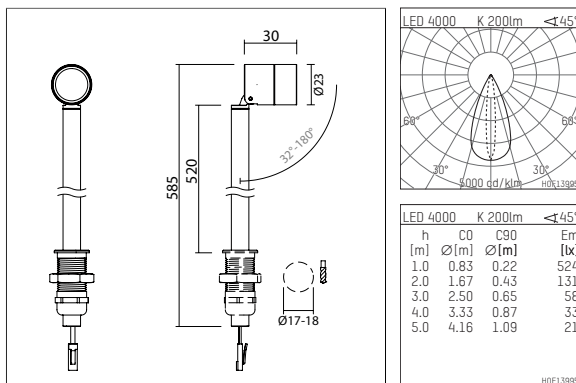

120 936 04 907 | silver anodised

ak.tina 1 top | Oval Flood
recessed spotlight
LED | 2 W 4000 K

- recessed spotlight ak.tina 1 top Oval Flood
- height adjustable
- with lockable rod
- for installation in showcase furniture
- with LED 260 lm
- colour temperature: 4000 K
- colour rendering index: CRI >80
- L90 / B10 (50.000h)
- SDCM < 2
- net luminous flux: 200 lm
- total load: 2 W
- luminous efficacy: 100,0 lm/W
- oval flood
- for external control gear
- secondary connection:
- supply cord with plug connection, length: 880 mm
- housing of aluminium
- length: 30 mm, height: 548 mm
- recessing diameter: 17 mm
- recessing depth: 37 mm
- rotatable 360°, 32°- 180°
- weight: 0,134 kg
- protection rating: IP20
- protection class III
- 5 years Hoffmeister warranty
- Made in Germany
- maximum ambient temperature: 35 ° C
- certificates: manufactured according to DIN VDE 0711 / EN 60598, CE
- colour: silver anodised
- 120 936 04 907

- Overview of accessories on the following page / s

120 936 04 907
accessory

Required accessories

description accessory general	dimensions in mm	item number	pic.-No.
LED power unit, 1-10V constant current driver hotplug 700mA, 20W, for max. 6 ak.tina	LxWxH: 149 x 40 x 21	120 986 10 000 A	01
LED power unit, DALI mit Amplitudendimmung constant current driver hotplug 700mA, 20W, for max. 6 ak.tina	LxWxH: 149 x 40 x 21	120 986 10 000 D	01
LED power unit constant current driver hotplug 700mA, 20W, for max. 6 ak.tina	LxWxH: 149 x 40 x 21	120 986 10 000	01

120 936 04 907
accessory

Optional accessories

description accessory general	dimensions in mm	item number	pic.-No.
connection ring, with honeycomb louver for ak.tina		120 993 00 910	07
connection ring, with wide-flood lense for ak.tina		120 997 00 910	06