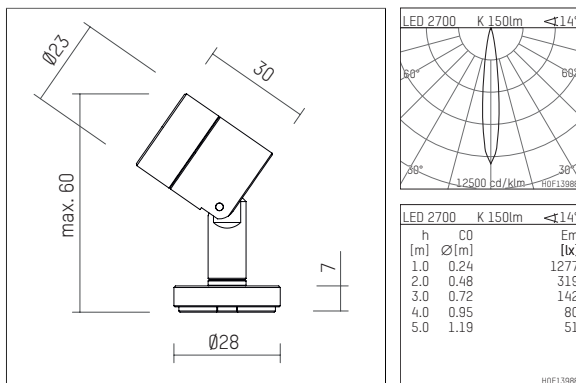

120 942 02 721 | black anodised

ak.tina 1  
spotlight  
LED | 2 W 2700 K

- spotlight ak.tina 1
- minimalistic spotlight system for surface mounting
- Mounting via screws, magnet or glue pad
- with LED 150 lm
- colour temperature: 2700 K
- colour rendering index: CRI >90
- L90 / B10 (50.000h)
- SDCM < 2
- total load: 2 W
- rotationsymmetrical light distribution, spot
- for external control gear
- secondary connection:
- supply cord with plug connection, length: 420 mm
- housing of aluminium
- length: 30 mm, width: 28 mm, height: 59 mm
- rotatable 360°, 90° tiltable
- weight: 0,038 kg
- protection rating: IP20
- protection class III
- 5 years Hoffmeister warranty
- Made in Germany
- maximum ambient temperature: 35 °C
- certificates: manufactured according to DIN VDE 0711 / EN 60598, CE
- colour: black anodised
- 120 942 02 721

## Required accessories

description accessory general	dimensions in mm	item number	pic.-No.
LED power unit, 1-10V constant current driver hotplug 700mA, 20W, for max. 6 ak.tina	LxWxH: 149 x 40 x 21	120 986 10 000 A	01
LED power unit, DALI mit Amplitudendimmung constant current driver hotplug 700mA, 20W, for max. 6 ak.tina	LxWxH: 149 x 40 x 21	120 986 10 000 D	01
LED power unit constant current driver hotplug 700mA, 20W, for max. 6 ak.tina	LxWxH: 149 x 40 x 21	120 986 10 000	01

120 942 02 721  
**accessory**

**Optional accessories**

description accessory general	dimensions in mm	item number	pic.-No.
connection ring, with honeycomb louver for ak.tina		120 993 00 721	06
connection ring, with wide-flood lens for ak.tina		120 997 00 721	05