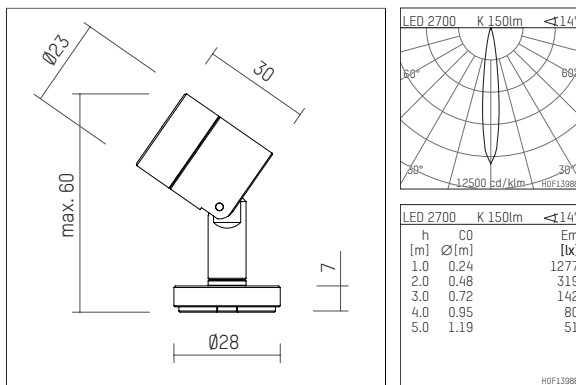

120 942 02 907 | silver anodised

ak.tina 1
spotlight
LED | 2 W 2700 K

- spotlight ak.tina 1
- minimalistic spotlight system for surface mounting
- Mounting via screws, magnet or glue pad
- with LED 150 lm
- colour temperature: 2700 K
- colour rendering index: CRI >90
- L90 / B10 (50.000h)
- SDCM < 2
- total load: 2 W
- rotationsymmetrical light distribution, spot
- for external control gear
- secondary connection:
- supply cord with plug connection, length: 420 mm
- housing of aluminium
- length: 30 mm, width: 28 mm, height: 59 mm
- rotatable 360°, 90° tiltable
- weight: 0,038 kg
- protection rating: IP20
- protection class III
- 5 years Hoffmeister warranty
- Made in Germany
- maximum ambient temperature: 35 °C
- certificates: manufactured according to DIN VDE 0711 / EN 60598, CE
- colour: silver anodised
- 120 942 02 907

- Overview of accessories on the following page / s

120 942 02 907
accessory

Required accessories

description accessory general	dimensions in mm	item number	pic.-No.
LED power unit, 1-10V constant current driver hotplug 700mA, 20W, for max. 6 ak.tina	LxWxH: 149 x 40 x 21	120 986 10 000 A	01
LED power unit, DALI mit Amplitudendimmung constant current driver hotplug 700mA, 20W, for max. 6 ak.tina	LxWxH: 149 x 40 x 21	120 986 10 000 D	01
LED power unit constant current driver hotplug 700mA, 20W, for max. 6 ak.tina	LxWxH: 149 x 40 x 21	120 986 10 000	01

120 942 02 907
accessory

Optional accessories

description accessory general	dimensions in mm	item number	pic.-No.
connection ring, with honeycomb louver for ak.tina		120 993 00 907	06
connection ring, with wide-flood lens for ak.tina		120 997 00 907	06