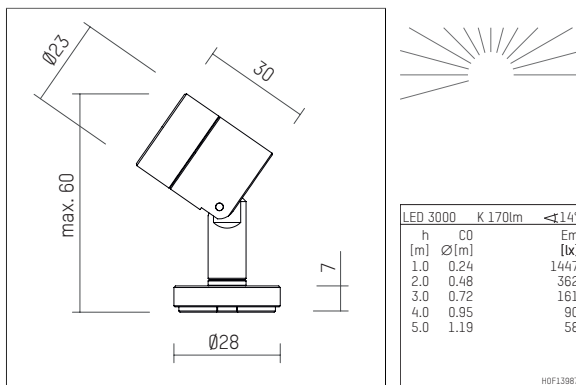

120 942 03 721 | black anodised

ak.tina 1  
spotlight  
LED | 2 W 3000 K

- spotlight ak.tina 1
- minimalistic spotlight system for surface mounting
- Mounting via screws, magnet or glue pad
- with LED 210 lm
- colour temperature: 3000 K
- colour rendering index: CRI >90
- L90 / B10 (50.000h)
- SDCM < 2
- net luminous flux: 170 lm
- total load: 2 W
- luminous efficacy: 85,0 lm/W
- rotationsymmetrical light distribution, spot
- for external control gear
- secondary connection:
- supply cord with plug connection, length: 420 mm
- housing of aluminium
- length: 30 mm, width: 28 mm, height: 59 mm
- rotatable 360°, 90° tiltable
- weight: 0,038 kg
- protection rating: IP20
- protection class III
- 5 years Hoffmeister warranty
- Made in Germany
- maximum ambient temperature: 35 ° C
- certificates: manufactured according to DIN VDE 0711 / EN 60598, CE
- colour: black anodised
- 120 942 03 721

## Required accessories

description accessory general	dimensions in mm	item number	pic.-No.
LED power unit, 1-10V constant current driver hotplug 700mA, 20W, for max. 6 ak.tina	LxWxH: 149 x 40 x 21	120 986 10 000 A	01
LED power unit, DALI mit Amplitudendimmung constant current driver hotplug 700mA, 20W, for max. 6 ak.tina	LxWxH: 149 x 40 x 21	120 986 10 000 D	01
LED power unit constant current driver hotplug 700mA, 20W, for max. 6 ak.tina	LxWxH: 149 x 40 x 21	120 986 10 000	01

## Optional accessories

description accessory general	dimensions in mm	item number	pic.-No.
connection ring, with honeycomb louver for ak.tina		120 993 00 721	06
connection ring, with wide-flood lens for ak.tina		120 997 00 721	05