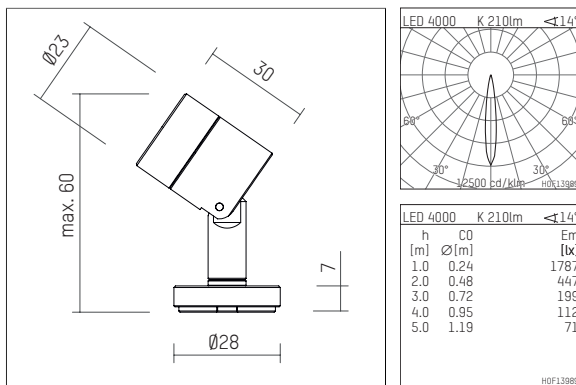

120 942 04 721 | black anodised

ak.tina 1  
spotlight  
LED | 2 W 4000 K

- spotlight ak.tina 1
- minimalistic spotlight system for surface mounting
- Mounting via screws, magnet or glue pad
- with LED 260 lm
- colour temperature: 4000 K
- colour rendering index: CRI >80
- L90 / B10 (50.000h)
- SDCM < 2
- net luminous flux: 210 lm
- total load: 2 W
- luminous efficacy: 105,0 lm/W
- rotationsymmetrical light distribution, spot
- for external control gear
- secondary connection:
- supply cord with plug connection, length: 420 mm
- housing of aluminium
- length: 30 mm, width: 28 mm, height: 59 mm
- rotatable 360°, 90° tiltable
- weight: 0,038 kg
- protection rating: IP20
- protection class III
- 5 years Hoffmeister warranty
- Made in Germany
- maximum ambient temperature: 35 ° C
- certificates: manufactured according to DIN VDE 0711 / EN 60598, CE
- colour: black anodised
- 120 942 04 721

## Required accessories

description accessory general	dimensions in mm	item number	pic.-No.
LED power unit, 1-10V constant current driver hotplug 700mA, 20W, for max. 6 ak.tina	LxWxH: 149 x 40 x 21	120 986 10 000 A	01
LED power unit, DALI mit Amplitudendimmung constant current driver hotplug 700mA, 20W, for max. 6 ak.tina	LxWxH: 149 x 40 x 21	120 986 10 000 D	01
LED power unit constant current driver hotplug 700mA, 20W, for max. 6 ak.tina	LxWxH: 149 x 40 x 21	120 986 10 000	01

### Optional accessories

description accessory general	dimensions in mm	item number	pic.-No.
connection ring, with honeycomb louver for ak.tina		120 993 00 721	06
connection ring, with wide-flood lens for ak.tina		120 997 00 721	05