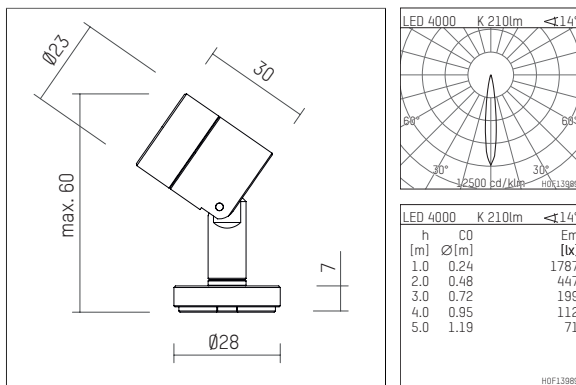

120 942 04 907 | silver anodised

ak.tina 1
spotlight
LED | 2 W 4000 K

- spotlight ak.tina 1
- minimalistic spotlight system for surface mounting
- Mounting via screws, magnet or glue pad
- with LED 260 lm
- colour temperature: 4000 K
- colour rendering index: CRI >80
- L90 / B10 (50.000h)
- SDCM < 2
- net luminous flux: 210 lm
- total load: 2 W
- luminous efficacy: 105,0 lm/W
- rotationsymmetrical light distribution, spot
- for external control gear
- secondary connection:
- supply cord with plug connection, length: 420 mm
- housing of aluminium
- length: 30 mm, width: 28 mm, height: 59 mm
- rotatable 360°, 90° tiltable
- weight: 0,038 kg
- protection rating: IP20
- protection class III
- 5 years Hoffmeister warranty
- Made in Germany
- maximum ambient temperature: 35 ° C
- certificates: manufactured according to DIN VDE 0711 / EN 60598, CE
- colour: silver anodised
- 120 942 04 907

- Overview of accessories on the following page / s

120 942 04 907
accessory

Required accessories

description accessory general	dimensions in mm	item number	pic.-No.
LED power unit, 1-10V constant current driver hotplug 700mA, 20W, for max. 6 ak.tina	LxWxH: 149 x 40 x 21	120 986 10 000 A	01
LED power unit, DALI mit Amplitudendimmung constant current driver hotplug 700mA, 20W, for max. 6 ak.tina	LxWxH: 149 x 40 x 21	120 986 10 000 D	01
LED power unit constant current driver hotplug 700mA, 20W, for max. 6 ak.tina	LxWxH: 149 x 40 x 21	120 986 10 000	01

120 942 04 907
accessory**Optional accessories**

description accessory general	dimensions in mm	item number	pic.-No.
connection ring, with honeycomb louver for ak.tina		120 993 00 907	06
connection ring, with wide-flood lense for ak.tina		120 997 00 907	06