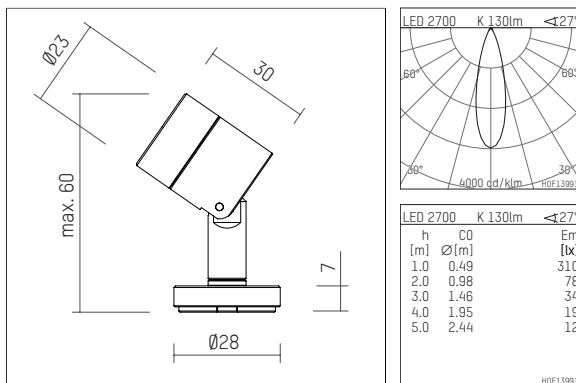

120 943 02 721 | black anodised

ak.tina 1
spotlight
LED | 2 W 2700 K

- spotlight ak.tina 1
- minimalistic spotlight system for surface mounting
- Mounting via screws, magnet or glue pad
- with LED 130 lm
- colour temperature: 2700 K
- colour rendering index: CRI >90
- L90 / B10 (50.000h)
- SDCM < 2
- total load: 2 W
- rotationsymmetrical light distribution, medium
- for external control gear
- secondary connection:
- supply cord with plug connection, length: 420 mm
- housing of aluminium
- length: 30 mm, width: 28 mm, height: 59 mm
- rotatable 360°, 90° tiltable
- weight: 0,038 kg
- protection rating: IP20
- protection class III
- 5 years Hoffmeister warranty
- Made in Germany
- maximum ambient temperature: 35 °C
- certificates: manufactured according to DIN VDE 0711 / EN 60598, CE
- colour: black anodised
- 120 943 02 721

- Overview of accessories on the following page / s

120 943 02 721
accessory

Required accessories

description accessory general	dimensions in mm	item number	pic.-No.
LED power unit, 1-10V constant current driver hotplug 700mA, 20W, for max. 6 ak.tina	LxWxH: 149 x 40 x 21	120 986 10 000 A	01
LED power unit, DALI mit Amplitudendimmung constant current driver hotplug 700mA, 20W, for max. 6 ak.tina	LxWxH: 149 x 40 x 21	120 986 10 000 D	01
LED power unit constant current driver hotplug 700mA, 20W, for max. 6 ak.tina	LxWxH: 149 x 40 x 21	120 986 10 000	01

120 943 02 721

accessory

Optional accessories

description accessory general	dimensions in mm	item number	pic.-No.
connection ring, with honeycomb louver for ak.tina		120 993 00 721	06
connection ring, with wide-flood lens for ak.tina		120 997 00 721	05