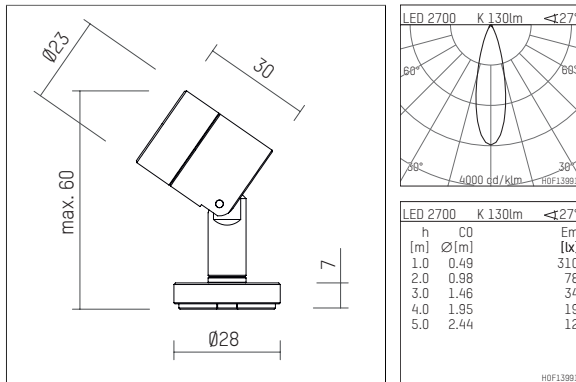

120 943 02 907 | silver anodised

ak.tina 1  
spotlight  
LED | 2 W 2700 K

- spotlight ak.tina 1
- minimalistic spotlight system for surface mounting
- Mounting via screws, magnet or glue pad
- with LED 130 lm
- colour temperature: 2700 K
- colour rendering index: CRI >90
- L90 / B10 (50.000h)
- SDCM < 2
- total load: 2 W
- rotationsymmetrical light distribution, medium
- for external control gear
- secondary connection:
- supply cord with plug connection, length: 420 mm
- housing of aluminium
- length: 30 mm, width: 28 mm, height: 59 mm
- rotatable 360°, 90° tiltable
- weight: 0,038 kg
- protection rating: IP20
- protection class III
- 5 years Hoffmeister warranty
- Made in Germany
- maximum ambient temperature: 35 °C
- certificates: manufactured according to DIN VDE 0711 / EN 60598, CE
- colour: silver anodised
- 120 943 02 907

## Required accessories

description accessory general	dimensions in mm	item number	pic.-No.
LED power unit, 1-10V constant current driver hotplug 700mA, 20W, for max. 6 ak.tina	LxWxH: 149 x 40 x 21	120 986 10 000 A	01
LED power unit, DALI mit Amplitudendimmung constant current driver hotplug 700mA, 20W, for max. 6 ak.tina	LxWxH: 149 x 40 x 21	120 986 10 000 D	01
LED power unit constant current driver hotplug 700mA, 20W, for max. 6 ak.tina	LxWxH: 149 x 40 x 21	120 986 10 000	01

## Optional accessories

description accessory general	dimensions in mm	item number	pic.-No.
connection ring, with honeycomb louver for ak.tina		120 993 00 907	06
connection ring, with wide-flood lense for ak.tina		120 997 00 907	06