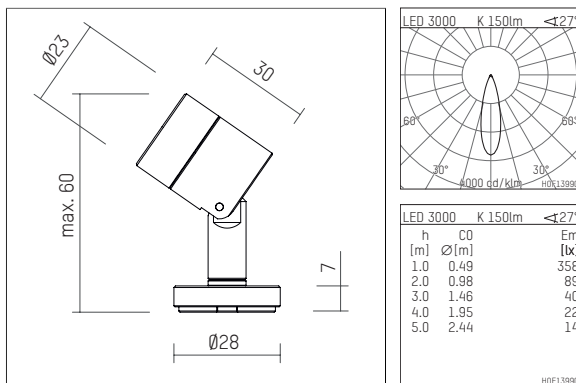

120 943 03 721 | black anodised

ak.tina 1
spotlight
LED | 2 W 3000 K

- spotlight ak.tina 1
- minimalistic spotlight system for surface mounting
- Mounting via screws, magnet or glue pad
- with LED 210 lm
- colour temperature: 3000 K
- colour rendering index: CRI >90
- L90 / B10 (50.000h)
- SDCM < 2
- net luminous flux: 150 lm
- total load: 2 W
- luminous efficacy: 75,0 lm/W
- rotationsymmetrical light distribution, medium
- for external control gear
- secondary connection:
- supply cord with plug connection, length: 420 mm
- housing of aluminium
- length: 30 mm, width: 28 mm, height: 59 mm
- rotatable 360°, 90° tiltable
- weight: 0,038 kg
- protection rating: IP20
- protection class III
- 5 years Hoffmeister warranty
- Made in Germany
- maximum ambient temperature: 35 ° C
- certificates: manufactured according to DIN VDE 0711 / EN 60598, CE
- colour: black anodised
- 120 943 03 721

- Overview of accessories on the following page / s

120 943 03 721
accessory

Required accessories

description accessory general	dimensions in mm	item number	pic.-No.
LED power unit, 1-10V constant current driver hotplug 700mA, 20W, for max. 6 ak.tina	LxWxH: 149 x 40 x 21	120 986 10 000 A	01
LED power unit, DALI mit Amplitudendimmung constant current driver hotplug 700mA, 20W, for max. 6 ak.tina	LxWxH: 149 x 40 x 21	120 986 10 000 D	01
LED power unit constant current driver hotplug 700mA, 20W, for max. 6 ak.tina	LxWxH: 149 x 40 x 21	120 986 10 000	01

120 943 03 721
accessory

Optional accessories

description accessory general	dimensions in mm	item number	pic.-No.
connection ring, with honeycomb louver for ak.tina		120 993 00 721	06
connection ring, with wide-flood lens for ak.tina		120 997 00 721	05