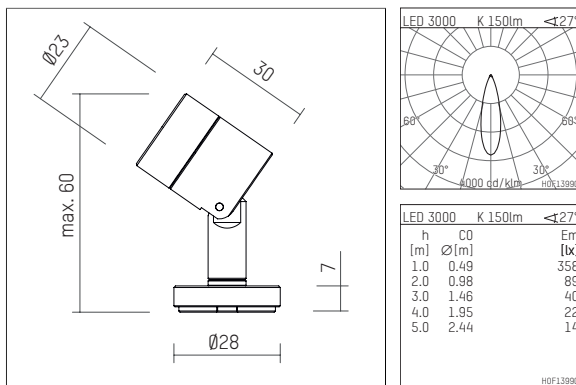

120 943 03 907 | silver anodised

ak.tina 1
spotlight
LED | 2 W 3000 K

- spotlight ak.tina 1
- minimalistic spotlight system for surface mounting
- Mounting via screws, magnet or glue pad
- with LED 210 lm
- colour temperature: 3000 K
- colour rendering index: CRI >90
- L90 / B10 (50.000h)
- SDCM < 2
- net luminous flux: 150 lm
- total load: 2 W
- luminous efficacy: 75,0 lm/W
- rotationsymmetrical light distribution, medium
- for external control gear
- secondary connection:
- supply cord with plug connection, length: 420 mm
- housing of aluminium
- length: 30 mm, width: 28 mm, height: 59 mm
- rotatable 360°, 90° tiltable
- weight: 0,038 kg
- protection rating: IP20
- protection class III
- 5 years Hoffmeister warranty
- Made in Germany
- maximum ambient temperature: 35 ° C
- certificates: manufactured according to DIN VDE 0711 / EN 60598, CE
- colour: silver anodised
- 120 943 03 907

- Overview of accessories on the following page / s

120 943 03 907
accessory

Required accessories

description accessory general	dimensions in mm	item number	pic.-No.
LED power unit, 1-10V constant current driver hotplug 700mA, 20W, for max. 6 ak.tina	LxWxH: 149 x 40 x 21	120 986 10 000 A	01
LED power unit, DALI mit Amplitudendimmung constant current driver hotplug 700mA, 20W, for max. 6 ak.tina	LxWxH: 149 x 40 x 21	120 986 10 000 D	01
LED power unit constant current driver hotplug 700mA, 20W, for max. 6 ak.tina	LxWxH: 149 x 40 x 21	120 986 10 000	01

120 943 03 907
accessory

Optional accessories

description accessory general	dimensions in mm	item number	pic.-No.
connection ring, with honeycomb louver for ak.tina		120 993 00 907	06
connection ring, with wide-flood lense for ak.tina		120 997 00 907	06