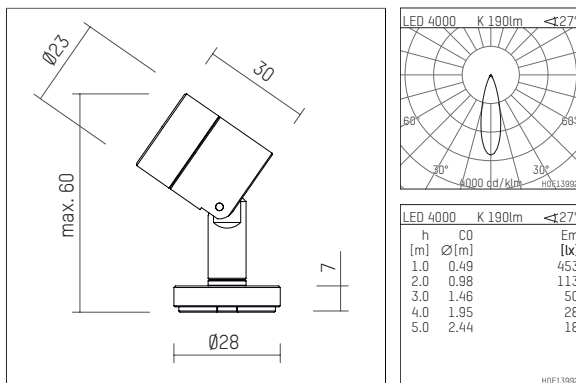

120 943 04 721 | black anodised

ak.tina 1  
spotlight  
LED | 2 W 4000 K

- spotlight ak.tina 1
- minimalistic spotlight system for surface mounting
- Mounting via screws, magnet or glue pad
- with LED 260 lm
- colour temperature: 4000 K
- colour rendering index: CRI >80
- L90 / B10 (50.000h)
- SDCM < 2
- net luminous flux: 190 lm
- total load: 2 W
- luminous efficacy: 95,0 lm/W
- rotationsymmetrical light distribution, medium
- for external control gear
- secondary connection:
- supply cord with plug connection, length: 420 mm
- housing of aluminium
- length: 30 mm, width: 28 mm, height: 59 mm
- rotatable 360°, 90° tiltable
- weight: 0,038 kg
- protection rating: IP20
- protection class III
- 5 years Hoffmeister warranty
- Made in Germany
- maximum ambient temperature: 35 ° C
- certificates: manufactured according to DIN VDE 0711 / EN 60598, CE
- colour: black anodised
- 120 943 04 721

## Required accessories

description accessory general	dimensions in mm	item number	pic.-No.
LED power unit, 1-10V constant current driver hotplug 700mA, 20W, for max. 6 ak.tina	LxWxH: 149 x 40 x 21	120 986 10 000 A	01
LED power unit, DALI mit Amplitudendimmung constant current driver hotplug 700mA, 20W, for max. 6 ak.tina	LxWxH: 149 x 40 x 21	120 986 10 000 D	01
LED power unit constant current driver hotplug 700mA, 20W, for max. 6 ak.tina	LxWxH: 149 x 40 x 21	120 986 10 000	01

120 943 04 721  
**accessory**

**Optional accessories**

description accessory general	dimensions in mm	item number	pic.-No.
connection ring, with honeycomb louver for ak.tina		120 993 00 721	06
connection ring, with wide-flood lens for ak.tina		120 997 00 721	05