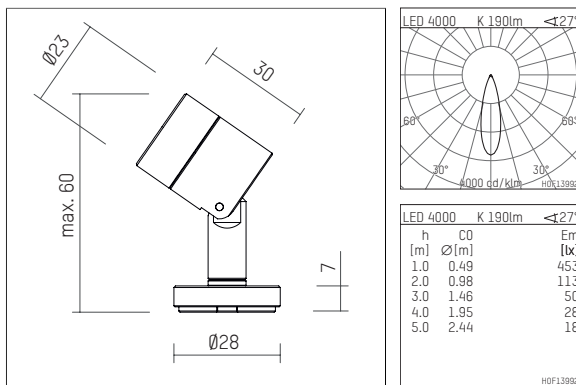

120 943 04 907 | silver anodised

ak.tina 1
spotlight
LED | 2 W 4000 K

- spotlight ak.tina 1
- minimalistic spotlight system for surface mounting
- Mounting via screws, magnet or glue pad
- with LED 260 lm
- colour temperature: 4000 K
- colour rendering index: CRI >80
- L90 / B10 (50.000h)
- SDCM < 2
- net luminous flux: 190 lm
- total load: 2 W
- luminous efficacy: 95,0 lm/W
- rotationsymmetrical light distribution, medium
- for external control gear
- secondary connection:
- supply cord with plug connection, length: 420 mm
- housing of aluminium
- length: 30 mm, width: 28 mm, height: 59 mm
- rotatable 360°, 90° tiltable
- weight: 0,038 kg
- protection rating: IP20
- protection class III
- 5 years Hoffmeister warranty
- Made in Germany
- maximum ambient temperature: 35 ° C
- certificates: manufactured according to DIN VDE 0711 / EN 60598, CE
- colour: silver anodised
- 120 943 04 907

- Overview of accessories on the following page / s

120 943 04 907
accessory

Required accessories

description accessory general	dimensions in mm	item number	pic.-No.
LED power unit, 1-10V constant current driver hotplug 700mA, 20W, for max. 6 ak.tina	LxWxH: 149 x 40 x 21	120 986 10 000 A	01
LED power unit, DALI mit Amplitudendimmung constant current driver hotplug 700mA, 20W, for max. 6 ak.tina	LxWxH: 149 x 40 x 21	120 986 10 000 D	01
LED power unit constant current driver hotplug 700mA, 20W, for max. 6 ak.tina	LxWxH: 149 x 40 x 21	120 986 10 000	01

120 943 04 907
accessory**Optional accessories**

description accessory general	dimensions in mm	item number	pic.-No.
connection ring, with honeycomb louver for ak.tina		120 993 00 907	06
connection ring, with wide-flood lense for ak.tina		120 997 00 907	06