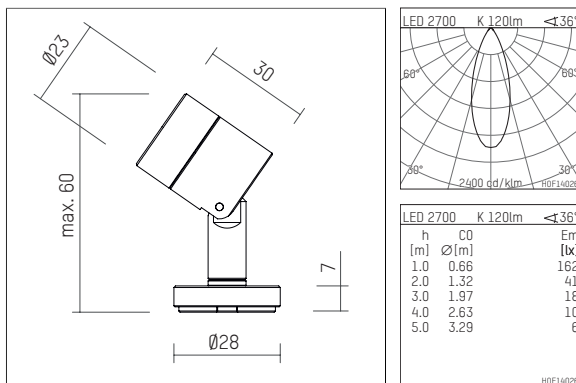

120 944 02 721 | black anodised

ak.tina 1
spotlight
LED | 2 W 2700 K

- spotlight ak.tina 1
- minimalistic spotlight system for surface mounting
- Mounting via screws, magnet or glue pad
- with LED 180 lm
- colour temperature: 2700 K
- colour rendering index: CRI >90
- L90 / B10 (50.000h)
- SDCM < 2
- net luminous flux: 120 lm
- total load: 2 W
- luminous efficacy: 60,0 lm/W
- rotationsymmetrical light distribution, flood
- for external control gear
- secondary connection:
- supply cord with plug connection, length: 420 mm
- housing of aluminium
- length: 30 mm, width: 28 mm, height: 59 mm
- rotatable 360°, 90° tiltable
- weight: 0,038 kg
- protection rating: IP20
- protection class III
- 5 years Hoffmeister warranty
- Made in Germany
- maximum ambient temperature: 35 ° C
- certificates: manufactured according to DIN VDE 0711 / EN 60598, CE
- colour: black anodised
- 120 944 02 721

- Overview of accessories on the following page / s

120 944 02 721
accessory

Required accessories

description accessory general	dimensions in mm	item number	pic.-No.
LED power unit, 1-10V constant current driver hotplug 700mA, 20W, for max. 6 ak.tina	LxWxH: 149 x 40 x 21	120 986 10 000 A	01
LED power unit, DALI mit Amplitudendimmung constant current driver hotplug 700mA, 20W, for max. 6 ak.tina	LxWxH: 149 x 40 x 21	120 986 10 000 D	01
LED power unit constant current driver hotplug 700mA, 20W, for max. 6 ak.tina	LxWxH: 149 x 40 x 21	120 986 10 000	01

120 944 02 721
accessory

Optional accessories

description accessory general	dimensions in mm	item number	pic.-No.
connection ring, with honeycomb louver for ak.tina		120 993 00 721	06
connection ring, with wide-flood lens for ak.tina		120 997 00 721	05