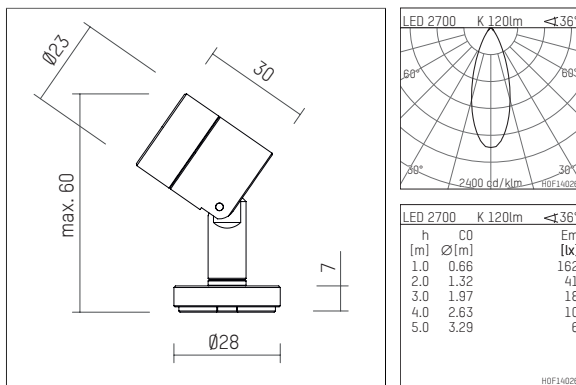

120 944 02 907 | silver anodised

ak.tina 1
spotlight
LED | 2 W 2700 K

- spotlight ak.tina 1
- minimalistic spotlight system for surface mounting
- Mounting via screws, magnet or glue pad
- with LED 180 lm
- colour temperature: 2700 K
- colour rendering index: CRI >90
- L90 / B10 (50.000h)
- SDCM < 2
- net luminous flux: 120 lm
- total load: 2 W
- luminous efficacy: 60,0 lm/W
- rotationsymmetrical light distribution, flood
- for external control gear
- secondary connection:
- supply cord with plug connection, length: 420 mm
- housing of aluminium
- length: 30 mm, width: 28 mm, height: 59 mm
- rotatable 360°, 90° tiltable
- weight: 0,038 kg
- protection rating: IP20
- protection class III
- 5 years Hoffmeister warranty
- Made in Germany
- maximum ambient temperature: 35 ° C
- certificates: manufactured according to DIN VDE 0711 / EN 60598, CE
- colour: silver anodised
- 120 944 02 907

- Overview of accessories on the following page / s

120 944 02 907
accessory

Required accessories

description accessory general	dimensions in mm	item number	pic.-No.
LED power unit, 1-10V constant current driver hotplug 700mA, 20W, for max. 6 ak.tina	LxWxH: 149 x 40 x 21	120 986 10 000 A	01
LED power unit, DALI mit Amplitudendimmung constant current driver hotplug 700mA, 20W, for max. 6 ak.tina	LxWxH: 149 x 40 x 21	120 986 10 000 D	01
LED power unit constant current driver hotplug 700mA, 20W, for max. 6 ak.tina	LxWxH: 149 x 40 x 21	120 986 10 000	01

120 944 02 907
accessory

Optional accessories

description accessory general	dimensions in mm	item number	pic.-No.
connection ring, with honeycomb louver for ak.tina		120 993 00 907	06
connection ring, with wide-flood lense for ak.tina		120 997 00 907	06