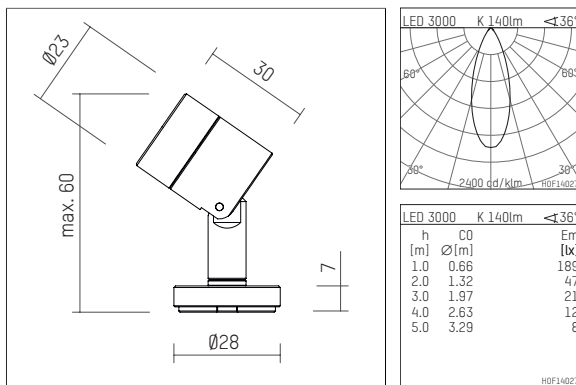

120 944 03 721 | black anodised

ak.tina 1
spotlight
LED | 2 W 3000 K

- spotlight ak.tina 1
- minimalistic spotlight system for surface mounting
- Mounting via screws, magnet or glue pad
- with LED 210 lm
- colour temperature: 3000 K
- colour rendering index: CRI >90
- L90 / B10 (50.000h)
- SDCM < 2
- net luminous flux: 140 lm
- total load: 2 W
- luminous efficacy: 70,0 lm/W
- rotationsymmetrical light distribution, flood
- for external control gear
- secondary connection:
- supply cord with plug connection, length: 420 mm
- housing of aluminium
- length: 30 mm, width: 28 mm, height: 59 mm
- rotatable 360°, 90° tiltable
- weight: 0,038 kg
- protection rating: IP20
- protection class III
- 5 years Hoffmeister warranty
- Made in Germany
- maximum ambient temperature: 35 ° C
- certificates: manufactured according to DIN VDE 0711 / EN 60598, CE
- colour: black anodised
- 120 944 03 721

- Overview of accessories on the following page / s

120 944 03 721
accessory

Required accessories

description accessory general	dimensions in mm	item number	pic.-No.
LED power unit, 1-10V constant current driver hotplug 700mA, 20W, for max. 6 ak.tina	LxWxH: 149 x 40 x 21	120 986 10 000 A	01
LED power unit, DALI mit Amplitudendimmung constant current driver hotplug 700mA, 20W, for max. 6 ak.tina	LxWxH: 149 x 40 x 21	120 986 10 000 D	01
LED power unit constant current driver hotplug 700mA, 20W, for max. 6 ak.tina	LxWxH: 149 x 40 x 21	120 986 10 000	01

120 944 03 721
accessory

Optional accessories

description accessory general	dimensions in mm	item number	pic.-No.
connection ring, with honeycomb louver for ak.tina		120 993 00 721	06
connection ring, with wide-flood lens for ak.tina		120 997 00 721	05