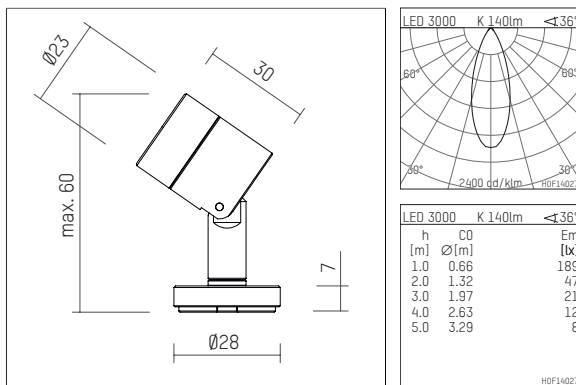

120 944 03 907 | silver anodised

ak.tina 1
spotlight
LED | 2 W 3000 K

- spotlight ak.tina 1
- minimalistic spotlight system for surface mounting
- Mounting via screws, magnet or glue pad
- with LED 210 lm
- colour temperature: 3000 K
- colour rendering index: CRI >90
- L90 / B10 (50.000h)
- SDCM < 2
- net luminous flux: 140 lm
- total load: 2 W
- luminous efficacy: 70,0 lm/W
- rotationsymmetrical light distribution, flood
- for external control gear
- secondary connection:
- supply cord with plug connection, length: 420 mm
- housing of aluminium
- length: 30 mm, width: 28 mm, height: 59 mm
- rotatable 360°, 90° tiltable
- weight: 0,038 kg
- protection rating: IP20
- protection class III
- 5 years Hoffmeister warranty
- Made in Germany
- maximum ambient temperature: 35 ° C
- certificates: manufactured according to DIN VDE 0711 / EN 60598, CE
- colour: silver anodised
- 120 944 03 907

- Overview of accessories on the following page / s

120 944 03 907
accessory

Required accessories

description accessory general	dimensions in mm	item number	pic.-No.
LED power unit, 1-10V constant current driver hotplug 700mA, 20W, for max. 6 ak.tina	LxWxH: 149 x 40 x 21	120 986 10 000 A	01
LED power unit, DALI mit Amplitudendimmung constant current driver hotplug 700mA, 20W, for max. 6 ak.tina	LxWxH: 149 x 40 x 21	120 986 10 000 D	01
LED power unit constant current driver hotplug 700mA, 20W, for max. 6 ak.tina	LxWxH: 149 x 40 x 21	120 986 10 000	01

120 944 03 907
accessory

Optional accessories

description accessory general	dimensions in mm	item number	pic.-No.
connection ring, with honeycomb louver for ak.tina		120 993 00 907	06
connection ring, with wide-flood lense for ak.tina		120 997 00 907	06