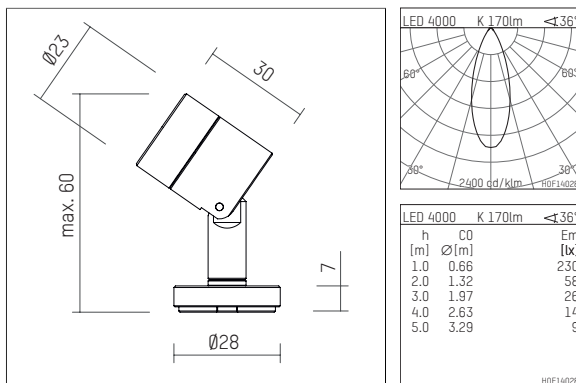

120 944 04 721 | black anodised

ak.tina 1  
spotlight  
LED | 2 W 4000 K

- spotlight ak.tina 1
- minimalistic spotlight system for surface mounting
- Mounting via screws, magnet or glue pad
- with LED 260 lm
- colour temperature: 4000 K
- colour rendering index: CRI >80
- L90 / B10 (50.000h)
- SDCM < 2
- net luminous flux: 170 lm
- total load: 2 W
- luminous efficacy: 85,0 lm/W
- rotationsymmetrical light distribution, flood
- for external control gear
- secondary connection:
- supply cord with plug connection, length: 420 mm
- housing of aluminium
- length: 30 mm, width: 28 mm, height: 59 mm
- rotatable 360°, 90° tiltable
- weight: 0,038 kg
- protection rating: IP20
- protection class III
- 5 years Hoffmeister warranty
- Made in Germany
- maximum ambient temperature: 35 ° C
- certificates: manufactured according to DIN VDE 0711 / EN 60598, CE
- colour: black anodised
- 120 944 04 721

## Required accessories

description accessory general	dimensions in mm	item number	pic.-No.
LED power unit, 1-10V constant current driver hotplug 700mA, 20W, for max. 6 ak.tina	LxWxH: 149 x 40 x 21	120 986 10 000 A	01
LED power unit, DALI mit Amplitudendimmung constant current driver hotplug 700mA, 20W, for max. 6 ak.tina	LxWxH: 149 x 40 x 21	120 986 10 000 D	01
LED power unit constant current driver hotplug 700mA, 20W, for max. 6 ak.tina	LxWxH: 149 x 40 x 21	120 986 10 000	01

## Optional accessories

description accessory general	dimensions in mm	item number	pic.-No.
connection ring, with honeycomb louver for ak.tina		120 993 00 721	06
connection ring, with wide-flood lens for ak.tina		120 997 00 721	05