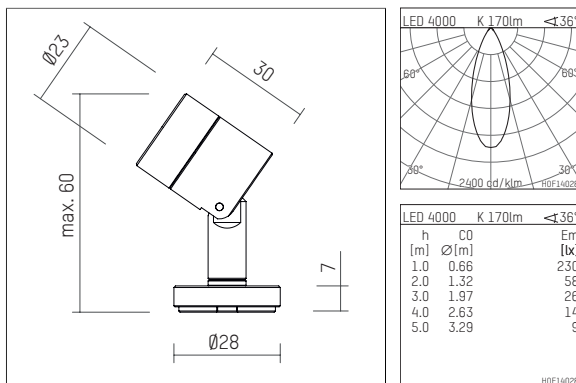

120 944 04 907 | silver anodised

ak.tina 1
spotlight
LED | 2 W 4000 K

- spotlight ak.tina 1
- minimalistic spotlight system for surface mounting
- Mounting via screws, magnet or glue pad
- with LED 260 lm
- colour temperature: 4000 K
- colour rendering index: CRI >80
- L90 / B10 (50.000h)
- SDCM < 2
- net luminous flux: 170 lm
- total load: 2 W
- luminous efficacy: 85,0 lm/W
- rotationsymmetrical light distribution, flood
- for external control gear
- secondary connection:
- supply cord with plug connection, length: 420 mm
- housing of aluminium
- length: 30 mm, width: 28 mm, height: 59 mm
- rotatable 360°, 90° tiltable
- weight: 0,038 kg
- protection rating: IP20
- protection class III
- 5 years Hoffmeister warranty
- Made in Germany
- maximum ambient temperature: 35 ° C
- certificates: manufactured according to DIN VDE 0711 / EN 60598, CE
- colour: silver anodised
- 120 944 04 907

- Overview of accessories on the following page / s

120 944 04 907
accessory

Required accessories

description accessory general	dimensions in mm	item number	pic.-No.
LED power unit, 1-10V constant current driver hotplug 700mA, 20W, for max. 6 ak.tina	LxWxH: 149 x 40 x 21	120 986 10 000 A	01
LED power unit, DALI mit Amplitudendimmung constant current driver hotplug 700mA, 20W, for max. 6 ak.tina	LxWxH: 149 x 40 x 21	120 986 10 000 D	01
LED power unit constant current driver hotplug 700mA, 20W, for max. 6 ak.tina	LxWxH: 149 x 40 x 21	120 986 10 000	01

120 944 04 907
accessory**Optional accessories**

description accessory general	dimensions in mm	item number	pic.-No.
connection ring, with honeycomb louver for ak.tina		120 993 00 907	06
connection ring, with wide-flood lense for ak.tina		120 997 00 907	06