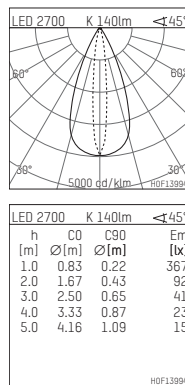

120 946 02 721 | black anodised

ak.tina 1 | oval flood
spotlight
LED | 2 W 2700 K

- spotlight ak.tina 1 oval flood
- minimalistic spotlight system for surface mounting
- Mounting via screws, magnet or glue pad
- with LED 140 lm
- colour temperature: 2700 K
- colour rendering index: CRI >90
- L90 / B10 (50.000h)
- SDCM < 2
- total load: 2 W
- oval flood horizontal
- for external control gear
- secondary connection:
- supply cord with plug connection, length: 420 mm
- housing of aluminium
- length: 30 mm, width: 28 mm, height: 59 mm
- rotatable 360°, 90° tiltable
- weight: 0,038 kg
- protection rating: IP20
- protection class III
- 5 years Hoffmeister warranty
- Made in Germany
- maximum ambient temperature: 35 °C
- certificates: manufactured according to DIN VDE 0711 / EN 60598, CE
- colour: black anodised
- 120 946 02 721

- Overview of accessories on the following page / s

120 946 02 721
accessory

Required accessories

description accessory general	dimensions in mm	item number	pic.-No.
LED power unit, 1-10V constant current driver hotplug 700mA, 20W, for max. 6 ak.tina	LxWxH: 149 x 40 x 21	120 986 10 000 A	01
LED power unit, DALI mit Amplitudendimmung constant current driver hotplug 700mA, 20W, for max. 6 ak.tina	LxWxH: 149 x 40 x 21	120 986 10 000 D	01
LED power unit constant current driver hotplug 700mA, 20W, for max. 6 ak.tina	LxWxH: 149 x 40 x 21	120 986 10 000	01