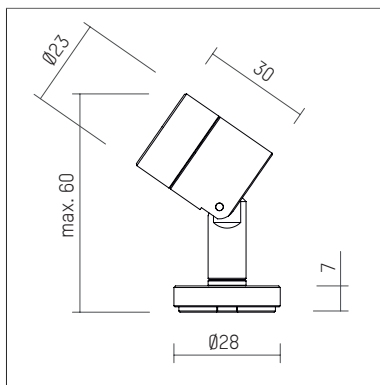

120 946 02 721 | black anodised

ak.tina 1 | oval flood
spotlight
LED | 2 W 2700 K

- spotlight ak.tina 1 oval flood
- minimalistic spotlight system for surface mounting
- Mounting via screws, magnet or glue pad
- with LED 140 lm
- colour temperature: 2700 K
- colour rendering index: CRI >90
- L90 / B10 (50.000h)
- SDCM < 2
- total load: 2 W
- oval flood horizontal
- for external control gear
- secondary connection:
- supply cord with plug connection, length: 420 mm
- housing of aluminium
- length: 30 mm, width: 28 mm, height: 59 mm
- rotatable 360°, 90° tiltable
- weight: 0,038 kg
- protection rating: IP20
- protection class III
- 5 years Hoffmeister warranty
- Made in Germany
- maximum ambient temperature: 35 °C
- certificates: manufactured according to DIN VDE 0711 / EN 60598, CE
- colour: black anodised
- 120 946 02 721

- Overview of accessories on the following page / s

120 946 02 721
accessory

Required accessories

description accessory general	dimensions in mm	item number	pic.-No.
LED power unit, 1-10V constant current driver hotplug 700mA, 20W, for max. 6 ak.tina	LxWxH: 149 x 40 x 21	120 986 10 000 A	01
LED power unit, DALI mit Amplitudendimmung constant current driver hotplug 700mA, 20W, for max. 6 ak.tina	LxWxH: 149 x 40 x 21	120 986 10 000 D	01
LED power unit constant current driver hotplug 700mA, 20W, for max. 6 ak.tina	LxWxH: 149 x 40 x 21	120 986 10 000	01

120 946 02 721
accessory

Optional accessories

description accessory general	dimensions in mm	item number	pic.-No.
connection ring, with honeycomb louver for ak.tina		120 993 00 721	06
connection ring, with wide-flood lens for ak.tina		120 997 00 721	05