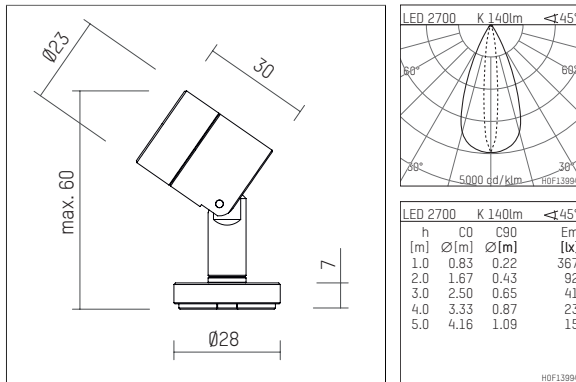

120 946 02 907 | silver anodised

ak.tina 1 | oval flood
spotlight
LED | 2 W 2700 K

- spotlight ak.tina 1 oval flood
- minimalistic spotlight system for surface mounting
- Mounting via screws, magnet or glue pad
- with LED 140 lm
- colour temperature: 2700 K
- colour rendering index: CRI >90
- L90 / B10 (50.000h)
- SDCM < 2
- total load: 2 W
- oval flood horizontal
- for external control gear
- secondary connection:
- supply cord with plug connection, length: 420 mm
- housing of aluminium
- length: 30 mm, width: 28 mm, height: 59 mm
- rotatable 360°, 90° tiltable
- weight: 0,038 kg
- protection rating: IP20
- protection class III
- 5 years Hoffmeister warranty
- Made in Germany
- maximum ambient temperature: 35 ° C
- certificates: manufactured according to DIN VDE 0711 / EN 60598, CE
- colour: silver anodised
- 120 946 02 907

- Overview of accessories on the following page / s

120 946 02 907
accessory

Required accessories

description accessory general	dimensions in mm	item number	pic.-No.
LED power unit, 1-10V constant current driver hotplug 700mA, 20W, for max. 6 ak.tina	LxWxH: 149 x 40 x 21	120 986 10 000 A	01
LED power unit, DALI mit Amplitudendimmung constant current driver hotplug 700mA, 20W, for max. 6 ak.tina	LxWxH: 149 x 40 x 21	120 986 10 000 D	01
LED power unit constant current driver hotplug 700mA, 20W, for max. 6 ak.tina	LxWxH: 149 x 40 x 21	120 986 10 000	01

120 946 02 907
accessory

Optional accessories

description accessory general	dimensions in mm	item number	pic.-No.
connection ring, with honeycomb louver for ak.tina		120 993 00 907	06
connection ring, with wide-flood lense for ak.tina		120 997 00 907	06