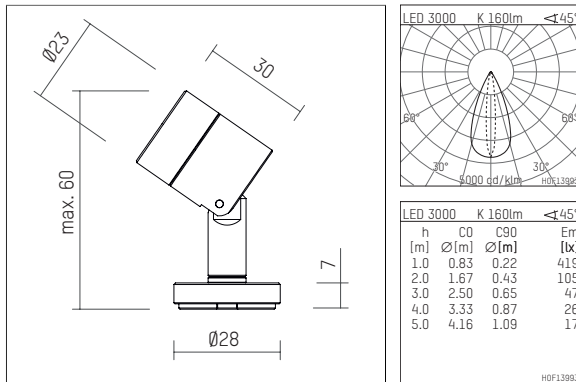

**120 946 03 721 | black anodised**

ak.tina 1 | oval flood  
spotlight  
LED | 2 W 3000 K

- spotlight ak.tina 1 oval flood
- minimalistic spotlight system for surface mounting
- Mounting via screws, magnet or glue pad
- with LED 210 lm
- colour temperature: 3000 K
- colour rendering index: CRI >90
- L90 / B10 (50.000h)
- SDCM < 2
- net luminous flux: 160 lm
- total load: 2 W
- luminous efficacy: 80,0 lm/W
- oval flood horizontal
- for external control gear
- secondary connection:
- supply cord with plug connection, length: 420 mm
- housing of aluminium
- length: 30 mm, width: 28 mm, height: 59 mm
- rotatable 360°, 90° tiltable
- weight: 0,038 kg
- protection rating: IP20
- protection class III
- 5 years Hoffmeister warranty
- Made in Germany
- maximum ambient temperature: 35 ° C
- certificates: manufactured according to DIN VDE 0711 / EN 60598, CE
- colour: black anodised
- 120 946 03 721

## Required accessories

description accessory general	dimensions in mm	item number	pic.-No.
LED power unit, 1-10V constant current driver hotplug 700mA, 20W, for max. 6 ak.tina	LxWxH: 149 x 40 x 21	120 986 10 000 A	01
LED power unit, DALI mit Amplitudendimmung constant current driver hotplug 700mA, 20W, for max. 6 ak.tina	LxWxH: 149 x 40 x 21	120 986 10 000 D	01
LED power unit constant current driver hotplug 700mA, 20W, for max. 6 ak.tina	LxWxH: 149 x 40 x 21	120 986 10 000	01

## Optional accessories

description accessory general	dimensions in mm	item number	pic.-No.
connection ring, with honeycomb louver for ak.tina		120 993 00 721	06
connection ring, with wide-flood lens for ak.tina		120 997 00 721	05