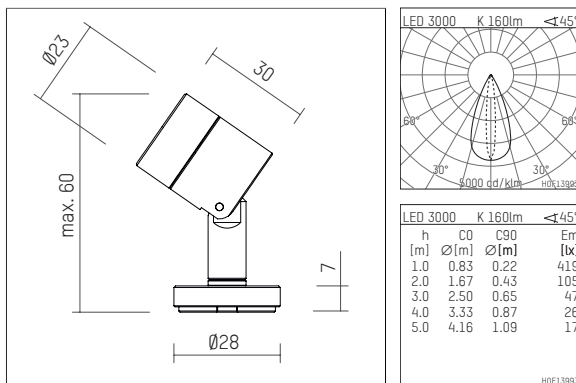

120 946 03 907 | silver anodised

ak.tina 1 | oval flood
spotlight
LED | 2 W 3000 K

- spotlight ak.tina 1 oval flood
- minimalistic spotlight system for surface mounting
- Mounting via screws, magnet or glue pad
- with LED 210 lm
- colour temperature: 3000 K
- colour rendering index: CRI >90
- L90 / B10 (50.000h)
- SDCM < 2
- net luminous flux: 160 lm
- total load: 2 W
- luminous efficacy: 80,0 lm/W
- oval flood horizontal
- for external control gear
- secondary connection:
- supply cord with plug connection, length: 420 mm
- housing of aluminium
- length: 30 mm, width: 28 mm, height: 59 mm
- rotatable 360°, 90° tiltable
- weight: 0,038 kg
- protection rating: IP20
- protection class III
- 5 years Hoffmeister warranty
- Made in Germany
- maximum ambient temperature: 35 ° C
- certificates: manufactured according to DIN VDE 0711 / EN 60598, CE
- colour: silver anodised
- 120 946 03 907

- Overview of accessories on the following page / s

120 946 03 907
accessory

Required accessories

| description accessory general | dimensions in mm | item number | pic.-No. |
|--|----------------------|------------------|----------|
| LED power unit, 1-10V constant current driver hotplug 700mA, 20W, for max. 6 ak.tina | LxWxH: 149 x 40 x 21 | 120 986 10 000 A | 01 |
| LED power unit, DALI mit Amplitudendimmung constant current driver hotplug 700mA, 20W, for max. 6 ak.tina | LxWxH: 149 x 40 x 21 | 120 986 10 000 D | 01 |
| LED power unit constant current driver hotplug 700mA, 20W, for max. 6 ak.tina | LxWxH: 149 x 40 x 21 | 120 986 10 000 | 01 |

120 946 03 907
accessory

Optional accessories

| description accessory general | dimensions in mm | item number | pic.-No. |
|---|------------------|----------------|----------|
| connection ring, with honeycomb louver for ak.tina | | 120 993 00 907 | 06 |
| connection ring, with wide-flood lense for ak.tina | | 120 997 00 907 | 06 |