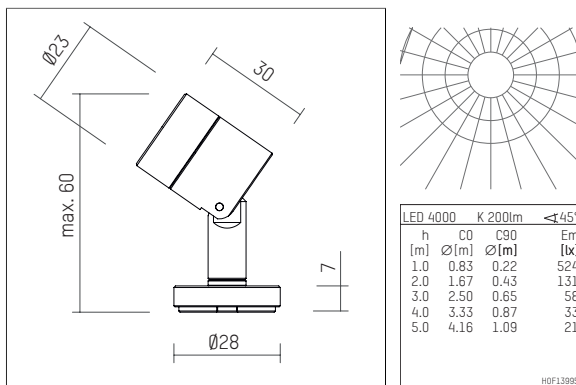

**120 946 04 721 | black anodised**

ak.tina 1 | oval flood  
spotlight  
LED | 2 W 4000 K

- spotlight ak.tina 1 oval flood
- minimalistic spotlight system for surface mounting
- Mounting via screws, magnet or glue pad
- with LED 260 lm
- colour temperature: 4000 K
- colour rendering index: CRI >80
- L90 / B10 (50.000h)
- SDCM < 2
- net luminous flux: 200 lm
- total load: 2 W
- luminous efficacy: 100,0 lm/W
- oval flood horizontal
- for external control gear
- secondary connection:
- supply cord with plug connection, length: 420 mm
- housing of aluminium
- length: 30 mm, width: 28 mm, height: 59 mm
- rotatable 360°, 90° tiltable
- weight: 0,038 kg
- protection rating: IP20
- protection class III
- 5 years Hoffmeister warranty
- Made in Germany
- maximum ambient temperature: 35 ° C
- certificates: manufactured according to DIN VDE 0711 / EN 60598, CE
- colour: black anodised
- 120 946 04 721

## Required accessories

description accessory general	dimensions in mm	item number	pic.-No.
LED power unit, 1-10V constant current driver hotplug 700mA, 20W, for max. 6 ak.tina	LxWxH: 149 x 40 x 21	120 986 10 000 A	01
LED power unit, DALI mit Amplitudendimmung constant current driver hotplug 700mA, 20W, for max. 6 ak.tina	LxWxH: 149 x 40 x 21	120 986 10 000 D	01
LED power unit constant current driver hotplug 700mA, 20W, for max. 6 ak.tina	LxWxH: 149 x 40 x 21	120 986 10 000	01

### Optional accessories

description accessory general	dimensions in mm	item number	pic.-No.
connection ring, with honeycomb louver for ak.tina		120 993 00 721	06
connection ring, with wide-flood lens for ak.tina		120 997 00 721	05