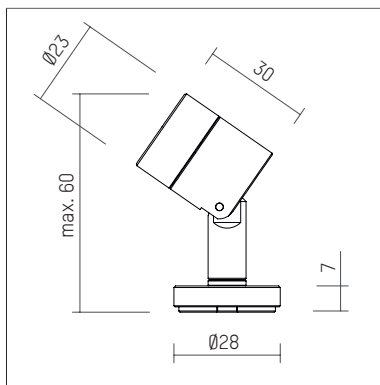

120 946 04 907 | silver anodised

ak.tina 1 | oval flood
spotlight
LED | 2 W 4000 K

LED 4000		K 200lm		≤45°
h	C0	C90	Em	
[m]	Ø[m]	Ø[m]	[lx]	
1.0	0.83	0.22	524	
2.0	1.67	0.43	131	
3.0	2.50	0.65	58	
4.0	3.33	0.87	33	
5.0	4.16	1.09	21	

HOFFMEISTER

- spotlight ak.tina 1 oval flood
- minimalistic spotlight system for surface mounting
- Mounting via screws, magnet or glue pad
- with LED 260 lm
- colour temperature: 4000 K
- colour rendering index: CRI >80
- L90 / B10 (50.000h)
- SDCM < 2
- net luminous flux: 200 lm
- total load: 2 W
- luminous efficacy: 100,0 lm/W
- oval flood horizontal
- for external control gear
- secondary connection:
- supply cord with plug connection, length: 420 mm
- housing of aluminium
- length: 30 mm, width: 28 mm, height: 59 mm
- rotatable 360°, 90° tiltable
- weight: 0,038 kg
- protection rating: IP20
- protection class III
- 5 years Hoffmeister warranty
- Made in Germany
- maximum ambient temperature: 35 ° C
- certificates: manufactured according to DIN VDE 0711 / EN 60598, CE
- colour: silver anodised
- 120 946 04 907

- Overview of accessories on the following page / s

120 946 04 907
accessory

Required accessories

description accessory general	dimensions in mm	item number	pic.-No.
LED power unit, 1-10V constant current driver hotplug 700mA, 20W, for max. 6 ak.tina	LxWxH: 149 x 40 x 21	120 986 10 000 A	01
LED power unit, DALI mit Amplitudendimmung constant current driver hotplug 700mA, 20W, for max. 6 ak.tina	LxWxH: 149 x 40 x 21	120 986 10 000 D	01
LED power unit constant current driver hotplug 700mA, 20W, for max. 6 ak.tina	LxWxH: 149 x 40 x 21	120 986 10 000	01

120 946 04 907
accessory**Optional accessories**

description accessory general	dimensions in mm	item number	pic.-No.
connection ring, with honeycomb louver for ak.tina		120 993 00 907	06
connection ring, with wide-flood lense for ak.tina		120 997 00 907	06