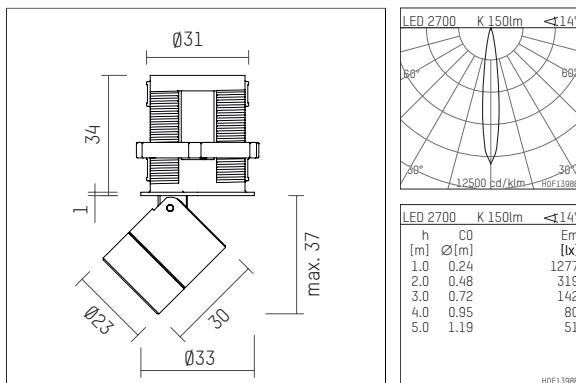

120 962 02 721 R | black anodised

ak.tina 1
recessed spotlight
LED | 2 W 2700 K

- recessed spotlight ak.tina 1
- minimalistic system for recessed mounting
- with a rim projecting over the ceiling
- for installation into suspended ceilings or casting drums
- with LED 150 lm
- colour temperature: 2700 K
- colour rendering index: CRI >90
- L90 / B10 (50.000h)
- SDCM < 2
- total load: 2 W
- rotationsymmetrical light distribution, spot
- for external control gear
- secondary connection:
- supply cord with plug connection, length: 420 mm
- housing of aluminium
- recessing ring of thermoplastic
- height: 35 mm
- diameter: 33 mm, recessing diameter: 31 mm
- recessing depth: 50 mm, ceiling thickness: 2-25mm
- rotatable 360°, 90° tilttable
- weight: 0,063 kg
- protection rating: IP20
- protection class III
- 5 years Hoffmeister warranty
- Made in Germany
- maximum ambient temperature: 35 ° C
- certificates: manufactured according to DIN VDE 0711 / EN 60598, CE
- colour: black anodised
- 120 962 02 721 R

- Overview of accessories on the following page / s

120 962 02 721 R
accessory

Required accessories

description accessory general	dimensions in mm	item number	pic.-No.
LED power unit, 1-10V constant current driver hotplug 700mA, 20W, for max. 6 ak.tina	LxWxH: 149 x 40 x 21	120 986 10 000 A	01
LED power unit, DALI mit Amplitudendimmung constant current driver hotplug 700mA, 20W, for max. 6 ak.tina	LxWxH: 149 x 40 x 21	120 986 10 000 D	01
LED power unit constant current driver hotplug 700mA, 20W, for max. 6 ak.tina	LxWxH: 149 x 40 x 21	120 986 10 000	01

120 962 02 721 R
accessory

Optional accessories

description accessory general	dimensions in mm	item number	pic.-No.
connection ring, with honeycomb louver for ak.tina		120 993 00 721	06
connection ring, with wide-flood lens for ak.tina		120 997 00 721	05