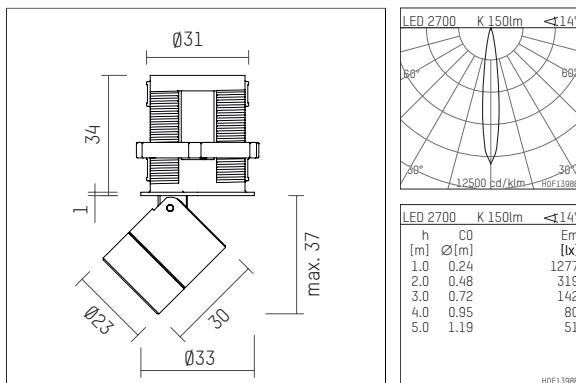

120 962 02 907 R | silver anodised

ak.tina 1
recessed spotlight
LED | 2 W 2700 K

- recessed spotlight ak.tina 1
- minimalistic system for recessed mounting
- with a rim projecting over the ceiling
- for installation into suspended ceilings or casting drums
- with LED 150 lm
- colour temperature: 2700 K
- colour rendering index: CRI >90
- L90 / B10 (50.000h)
- SDCM < 2
- total load: 2 W
- rotationsymmetrical light distribution, spot
- for external control gear
- secondary connection:
- supply cord with plug connection, length: 420 mm
- housing of aluminium
- recessing ring of thermoplastic
- height: 35 mm
- diameter: 33 mm, recessing diameter: 31 mm
- recessing depth: 50 mm, ceiling thickness: 2-25mm
- rotatable 360°, 90° tilttable
- weight: 0,063 kg
- protection rating: IP20
- protection class III
- 5 years Hoffmeister warranty
- Made in Germany
- maximum ambient temperature: 35 ° C
- certificates: manufactured according to DIN VDE 0711 / EN 60598, CE
- colour: silver anodised
- 120 962 02 907 R

- Overview of accessories on the following page / s

120 962 02 907 R
accessory

Required accessories

description accessory general	dimensions in mm	item number	pic.-No.
LED power unit, 1-10V constant current driver hotplug 700mA, 20W, for max. 6 ak.tina	LxWxH: 149 x 40 x 21	120 986 10 000 A	01
LED power unit, DALI mit Amplitudendimmung constant current driver hotplug 700mA, 20W, for max. 6 ak.tina	LxWxH: 149 x 40 x 21	120 986 10 000 D	01
LED power unit constant current driver hotplug 700mA, 20W, for max. 6 ak.tina	LxWxH: 149 x 40 x 21	120 986 10 000	01

120 962 02 907 R
accessory

Optional accessories

description accessory general	dimensions in mm	item number	pic.-No.
connection ring, with honeycomb louver for ak.tina		120 993 00 907	06
connection ring, with wide-flood lense for ak.tina		120 997 00 907	06