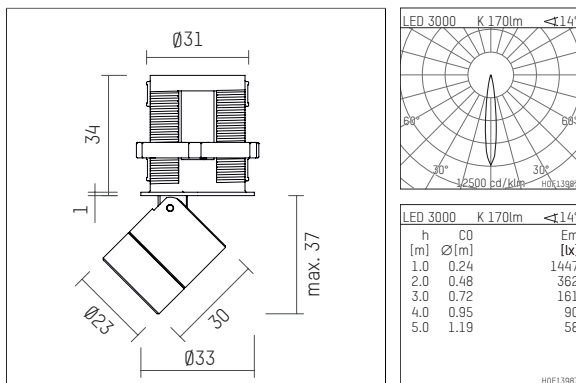

120 962 03 721 R | black anodised

ak.tina 1
recessed spotlight
LED | 2 W 3000 K

- recessed spotlight ak.tina 1
- minimalistic system for recessed mounting
- with a rim projecting over the ceiling
- for installation into suspended ceilings or casting drums
- with LED 210 lm
- colour temperature: 3000 K
- colour rendering index: CRI >90
- L90 / B10 (50.000h)
- SDCM < 2
- net luminous flux: 170 lm
- total load: 2 W
- luminous efficacy: 85,0 lm/W
- rotationsymmetrical light distribution, spot
- for external control gear
- secondary connection:
- supply cord with plug connection, length: 420 mm
- housing of aluminium
- recessing ring of thermoplastic
- height: 35 mm
- diameter: 33 mm, recessing diameter: 31 mm
- recessing depth: 50 mm, ceiling thickness: 2-25mm
- rotatable 360°, 90° tiltable
- weight: 0,063 kg
- protection rating: IP20
- protection class III
- 5 years Hoffmeister warranty
- Made in Germany
- maximum ambient temperature: 35 ° C
- certificates: manufactured according to DIN VDE 0711 / EN 60598, CE
- colour: black anodised
- 120 962 03 721 R

- Overview of accessories on the following page / s

120 962 03 721 R
accessory

Required accessories

description accessory general	dimensions in mm	item number	pic.-No.
LED power unit, 1-10V constant current driver hotplug 700mA, 20W, for max. 6 ak.tina	LxWxH: 149 x 40 x 21	120 986 10 000 A	01
LED power unit, DALI mit Amplitudendimmung constant current driver hotplug 700mA, 20W, for max. 6 ak.tina	LxWxH: 149 x 40 x 21	120 986 10 000 D	01
LED power unit constant current driver hotplug 700mA, 20W, for max. 6 ak.tina	LxWxH: 149 x 40 x 21	120 986 10 000	01

120 962 03 721 R
accessory**Optional accessories**

description accessory general	dimensions in mm	item number	pic.-No.
connection ring, with honeycomb louver for ak.tina		120 993 00 721	06
connection ring, with wide-flood lens for ak.tina		120 997 00 721	05