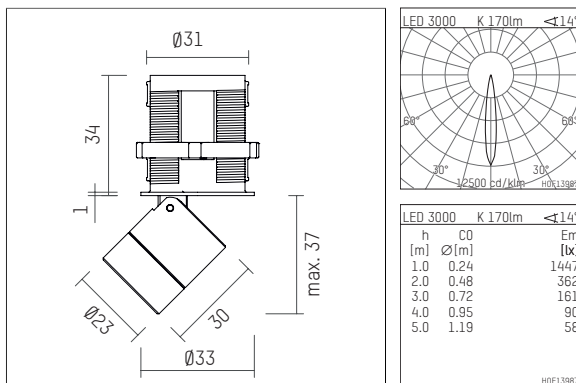

## 120 962 03 907 R | silver anodised

ak.tina 1  
recessed spotlight  
LED | 2 W 3000 K

- recessed spotlight ak.tina 1
- minimalistic system for recessed mounting
- with a rim projecting over the ceiling
- for installation into suspended ceilings or casting drums
- with LED 210 lm
- colour temperature: 3000 K
- colour rendering index: CRI >90
- L90 / B10 (50.000h)
- SDCM < 2
- net luminous flux: 170 lm
- total load: 2 W
- luminous efficacy: 85,0 lm/W
- rotationsymmetrical light distribution, spot
- for external control gear
- secondary connection:
- supply cord with plug connection, length: 420 mm
- housing of aluminium
- recessing ring of thermoplastic
- height: 35 mm
- diameter: 33 mm, recessing diameter: 31 mm
- recessing depth: 50 mm, ceiling thickness: 2-25mm
- rotatable 360°, 90° tiltable
- weight: 0,063 kg
- protection rating: IP20
- protection class III
- 5 years Hoffmeister warranty
- Made in Germany
- maximum ambient temperature: 35 ° C
- certificates: manufactured according to DIN VDE 0711 / EN 60598, CE
- colour: silver anodised
- 120 962 03 907 R

## Required accessories

description accessory general	dimensions in mm	item number	pic.-No.
LED power unit, 1-10V constant current driver hotplug 700mA, 20W, for max. 6 ak.tina	LxWxH: 149 x 40 x 21	120 986 10 000 A	01
LED power unit, DALI mit Amplitudendimmung constant current driver hotplug 700mA, 20W, for max. 6 ak.tina	LxWxH: 149 x 40 x 21	120 986 10 000 D	01
LED power unit constant current driver hotplug 700mA, 20W, for max. 6 ak.tina	LxWxH: 149 x 40 x 21	120 986 10 000	01

120 962 03 907 R  
**accessory**

**Optional accessories**

description accessory general	dimensions in mm	item number	pic.-No.
connection ring, with honeycomb louver for ak.tina		120 993 00 907	06
connection ring, with wide-flood lense for ak.tina		120 997 00 907	06