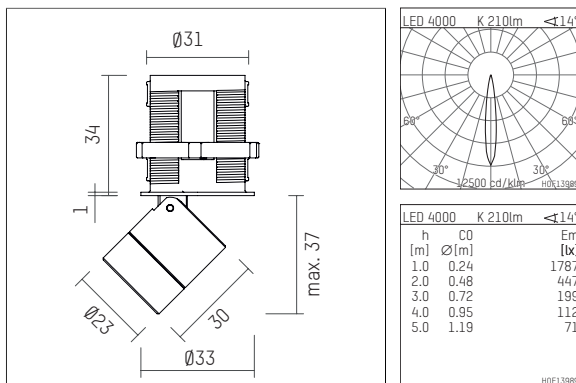

120 962 04 721 R | black anodised

ak.tina 1
recessed spotlight
LED | 2 W 4000 K

- recessed spotlight ak.tina 1
- minimalistic system for recessed mounting
- with a rim projecting over the ceiling
- for installation into suspended ceilings or casting drums
- with LED 260 lm
- colour temperature: 4000 K
- colour rendering index: CRI >80
- L90 / B10 (50.000h)
- SDCM < 2
- net luminous flux: 210 lm
- total load: 2 W
- luminous efficacy: 105,0 lm/W
- rotationsymmetrical light distribution, spot
- for external control gear
- secondary connection:
- supply cord with plug connection, length: 420 mm
- housing of aluminium
- recessing ring of thermoplastic
- height: 35 mm
- diameter: 33 mm, recessing diameter: 31 mm
- recessing depth: 50 mm, ceiling thickness: 2-25mm
- rotatable 360°, 90° tiltable
- weight: 0,063 kg
- protection rating: IP20
- protection class III
- 5 years Hoffmeister warranty
- Made in Germany
- maximum ambient temperature: 35 ° C
- certificates: manufactured according to DIN VDE 0711 / EN 60598, CE
- colour: black anodised
- 120 962 04 721 R

- Overview of accessories on the following page / s

120 962 04 721 R
accessory

Required accessories

description accessory general	dimensions in mm	item number	pic.-No.
LED power unit, 1-10V constant current driver hotplug 700mA, 20W, for max. 6 ak.tina	LxWxH: 149 x 40 x 21	120 986 10 000 A	01
LED power unit, DALI mit Amplitudendimmung constant current driver hotplug 700mA, 20W, for max. 6 ak.tina	LxWxH: 149 x 40 x 21	120 986 10 000 D	01
LED power unit constant current driver hotplug 700mA, 20W, for max. 6 ak.tina	LxWxH: 149 x 40 x 21	120 986 10 000	01

120 962 04 721 R
accessory

Optional accessories

description accessory general	dimensions in mm	item number	pic.-No.
connection ring, with honeycomb louver for ak.tina		120 993 00 721	06
connection ring, with wide-flood lens for ak.tina		120 997 00 721	05