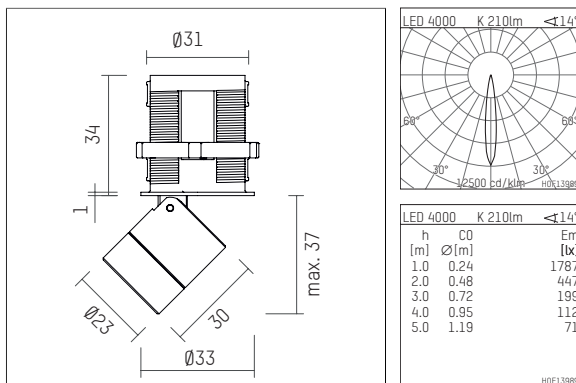

120 962 04 907 R | silver anodised

ak.tina 1
recessed spotlight
LED | 2 W 4000 K

- recessed spotlight ak.tina 1
- minimalistic system for recessed mounting
- with a rim projecting over the ceiling
- for installation into suspended ceilings or casting drums
- with LED 260 lm
- colour temperature: 4000 K
- colour rendering index: CRI >80
- L90 / B10 (50.000h)
- SDCM < 2
- net luminous flux: 210 lm
- total load: 2 W
- luminous efficacy: 105,0 lm/W
- rotationsymmetrical light distribution, spot
- for external control gear
- secondary connection:
- supply cord with plug connection, length: 420 mm
- housing of aluminium
- recessing ring of thermoplastic
- height: 35 mm
- diameter: 33 mm, recessing diameter: 31 mm
- recessing depth: 50 mm, ceiling thickness: 2-25mm
- rotatable 360°, 90° tiltable
- weight: 0,063 kg
- protection rating: IP20
- protection class III
- 5 years Hoffmeister warranty
- Made in Germany
- maximum ambient temperature: 35 ° C
- certificates: manufactured according to DIN VDE 0711 / EN 60598, CE
- colour: silver anodised
- 120 962 04 907 R

- Overview of accessories on the following page / s

120 962 04 907 R
accessory

Required accessories

description accessory general	dimensions in mm	item number	pic.-No.
LED power unit, 1-10V constant current driver hotplug 700mA, 20W, for max. 6 ak.tina	LxWxH: 149 x 40 x 21	120 986 10 000 A	01
LED power unit, DALI mit Amplitudendimmung constant current driver hotplug 700mA, 20W, for max. 6 ak.tina	LxWxH: 149 x 40 x 21	120 986 10 000 D	01
LED power unit constant current driver hotplug 700mA, 20W, for max. 6 ak.tina	LxWxH: 149 x 40 x 21	120 986 10 000	01

120 962 04 907 R
accessory**Optional accessories**

description accessory general	dimensions in mm	item number	pic.-No.
connection ring, with honeycomb louver for ak.tina		120 993 00 907	06
connection ring, with wide-flood lense for ak.tina		120 997 00 907	06