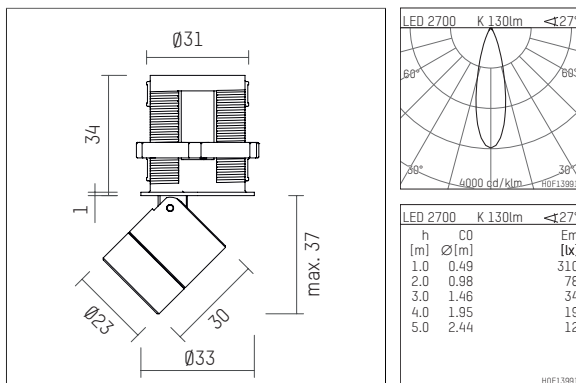

## 120 963 02 721 R | black anodised

ak.tina 1  
recessed spotlight  
LED | 2 W 2700 K

- recessed spotlight ak.tina 1
- minimalistic system for recessed mounting
- with a rim projecting over the ceiling
- for installation into suspended ceilings or casting drums
- with LED 130 lm
- colour temperature: 2700 K
- colour rendering index: CRI >90
- L90 / B10 (50.000h)
- SDCM < 2
- total load: 2 W
- rotationsymmetrical light distribution, medium
- for external control gear
- secondary connection:
- supply cord with plug connection, length: 420 mm
- housing of aluminium
- recessing ring of thermoplastic
- height: 35 mm
- diameter: 33 mm, recessing diameter: 31 mm
- recessing depth: 50 mm, ceiling thickness: 2-25mm
- rotatable 360°, 90° tilttable
- weight: 0,063 kg
- protection rating: IP20
- protection class III
- 5 years Hoffmeister warranty
- Made in Germany
- maximum ambient temperature: 35 ° C
- certificates: manufactured according to DIN VDE 0711 / EN 60598, CE
- colour: black anodised
- 120 963 02 721 R

## Required accessories

description accessory general	dimensions in mm	item number	pic.-No.
LED power unit, 1-10V constant current driver hotplug 700mA, 20W, for max. 6 ak.tina	LxWxH: 149 x 40 x 21	120 986 10 000 A	01
LED power unit, DALI mit Amplitudendimmung constant current driver hotplug 700mA, 20W, for max. 6 ak.tina	LxWxH: 149 x 40 x 21	120 986 10 000 D	01
LED power unit constant current driver hotplug 700mA, 20W, for max. 6 ak.tina	LxWxH: 149 x 40 x 21	120 986 10 000	01

120 963 02 721 R  
**accessory**

**Optional accessories**

description accessory general	dimensions in mm	item number	pic.-No.
connection ring, with honeycomb louver for ak.tina		120 993 00 721	06
connection ring, with wide-flood lens for ak.tina		120 997 00 721	05