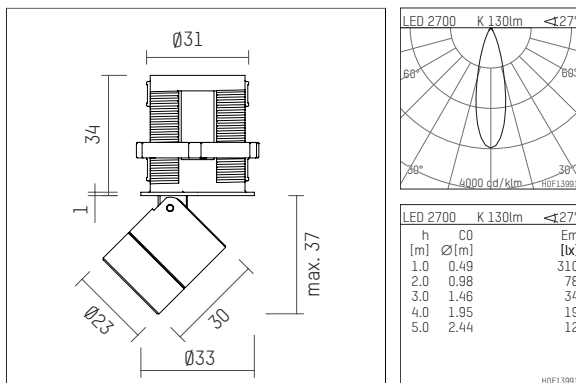

120 963 02 907 R | silver anodised

ak.tina 1
recessed spotlight
LED | 2 W 2700 K

- recessed spotlight ak.tina 1
- minimalistic system for recessed mounting
- with a rim projecting over the ceiling
- for installation into suspended ceilings or casting drums
- with LED 130 lm
- colour temperature: 2700 K
- colour rendering index: CRI >90
- L90 / B10 (50.000h)
- SDCM < 2
- total load: 2 W
- rotationsymmetrical light distribution, medium
- for external control gear
- secondary connection:
- supply cord with plug connection, length: 420 mm
- housing of aluminium
- recessing ring of thermoplastic
- height: 35 mm
- diameter: 33 mm, recessing diameter: 31 mm
- recessing depth: 50 mm, ceiling thickness: 2-25mm
- rotatable 360°, 90° tilttable
- weight: 0,063 kg
- protection rating: IP20
- protection class III
- 5 years Hoffmeister warranty
- Made in Germany
- maximum ambient temperature: 35 ° C
- certificates: manufactured according to DIN VDE 0711 / EN 60598, CE
- colour: silver anodised
- 120 963 02 907 R

- Overview of accessories on the following page / s

120 963 02 907 R
accessory

Required accessories

description accessory general	dimensions in mm	item number	pic.-No.
LED power unit, 1-10V constant current driver hotplug 700mA, 20W, for max. 6 ak.tina	LxWxH: 149 x 40 x 21	120 986 10 000 A	01
LED power unit, DALI mit Amplitudendimmung constant current driver hotplug 700mA, 20W, for max. 6 ak.tina	LxWxH: 149 x 40 x 21	120 986 10 000 D	01
LED power unit constant current driver hotplug 700mA, 20W, for max. 6 ak.tina	LxWxH: 149 x 40 x 21	120 986 10 000	01

120 963 02 907 R
accessory

Optional accessories

description accessory general	dimensions in mm	item number	pic.-No.
connection ring, with honeycomb louver for ak.tina		120 993 00 907	06
connection ring, with wide-flood lense for ak.tina		120 997 00 907	06