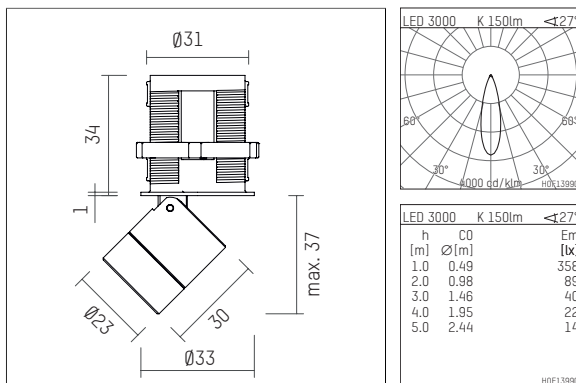

## 120 963 03 721 R | black anodised

ak.tina 1  
recessed spotlight  
LED | 2 W 3000 K

- recessed spotlight ak.tina 1
- minimalistic system for recessed mounting
- with a rim projecting over the ceiling
- for installation into suspended ceilings or casting drums
- with LED 210 lm
- colour temperature: 3000 K
- colour rendering index: CRI >90
- L90 / B10 (50.000h)
- SDCM < 2
- net luminous flux: 150 lm
- total load: 2 W
- luminous efficacy: 75,0 lm/W
- rotationsymmetrical light distribution, medium
- for external control gear
- secondary connection:
- supply cord with plug connection, length: 420 mm
- housing of aluminium
- recessing ring of thermoplastic
- height: 35 mm
- diameter: 33 mm, recessing diameter: 31 mm
- recessing depth: 50 mm, ceiling thickness: 2-25mm
- rotatable 360°, 90° tiltable
- weight: 0,1 kg
- protection rating: IP20
- protection class III
- 5 years Hoffmeister warranty
- Made in Germany
- maximum ambient temperature: 35 ° C
- certificates: manufactured according to DIN VDE 0711 / EN 60598, CE
- colour: black anodised
- 120 963 03 721 R

## Required accessories

description accessory general	dimensions in mm	item number	pic.-No.
LED power unit, 1-10V constant current driver hotplug 700mA, 20W, for max. 6 ak.tina	LxWxH: 149 x 40 x 21	120 986 10 000 A	01
LED power unit, DALI mit Amplitudendimmung constant current driver hotplug 700mA, 20W, for max. 6 ak.tina	LxWxH: 149 x 40 x 21	120 986 10 000 D	01
LED power unit constant current driver hotplug 700mA, 20W, for max. 6 ak.tina	LxWxH: 149 x 40 x 21	120 986 10 000	01

### Optional accessories

description accessory general	dimensions in mm	item number	pic.-No.
connection ring, with honeycomb louver for ak.tina		120 993 00 721	06
connection ring, with wide-flood lens for ak.tina		120 997 00 721	05