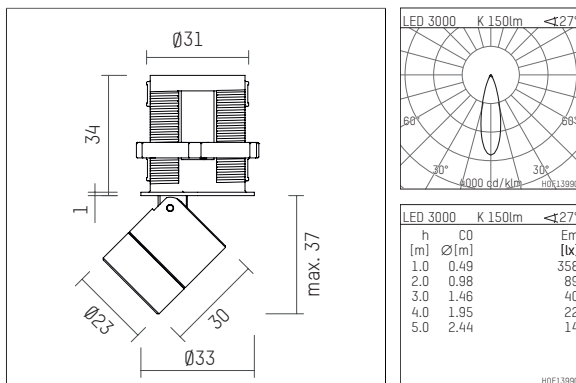

120 963 03 907 R | silver anodised

ak.tina 1
recessed spotlight
LED | 2 W 3000 K

- recessed spotlight ak.tina 1
- minimalistic system for recessed mounting
- with a rim projecting over the ceiling
- for installation into suspended ceilings or casting drums
- with LED 210 lm
- colour temperature: 3000 K
- colour rendering index: CRI >90
- L90 / B10 (50.000h)
- SDCM < 2
- net luminous flux: 150 lm
- total load: 2 W
- luminous efficacy: 75,0 lm/W
- rotationsymmetrical light distribution, medium
- for external control gear
- secondary connection:
- supply cord with plug connection, length: 420 mm
- housing of aluminium
- recessing ring of thermoplastic
- height: 35 mm
- diameter: 33 mm, recessing diameter: 31 mm
- recessing depth: 50 mm, ceiling thickness: 2-25mm
- rotatable 360°, 90° tiltable
- weight: 0,063 kg
- protection rating: IP20
- protection class III
- 5 years Hoffmeister warranty
- Made in Germany
- maximum ambient temperature: 35 ° C
- certificates: manufactured according to DIN VDE 0711 / EN 60598, CE
- colour: silver anodised
- 120 963 03 907 R

- Overview of accessories on the following page / s

120 963 03 907 R
accessory

Required accessories

description accessory general	dimensions in mm	item number	pic.-No.
LED power unit, 1-10V constant current driver hotplug 700mA, 20W, for max. 6 ak.tina	LxWxH: 149 x 40 x 21	120 986 10 000 A	01
LED power unit, DALI mit Amplitudendimmung constant current driver hotplug 700mA, 20W, for max. 6 ak.tina	LxWxH: 149 x 40 x 21	120 986 10 000 D	01
LED power unit constant current driver hotplug 700mA, 20W, for max. 6 ak.tina	LxWxH: 149 x 40 x 21	120 986 10 000	01

120 963 03 907 R
accessory

Optional accessories

description accessory general	dimensions in mm	item number	pic.-No.
connection ring, with honeycomb louver for ak.tina		120 993 00 907	06
connection ring, with wide-flood lense for ak.tina		120 997 00 907	06