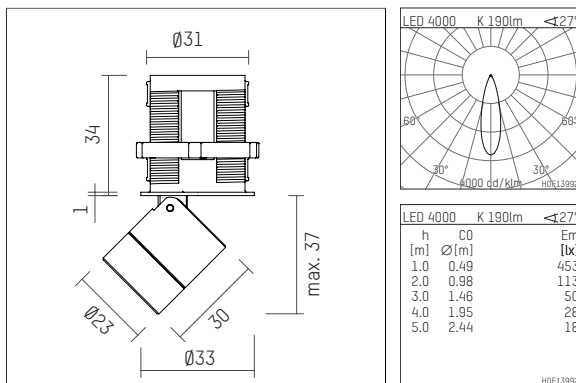

120 963 04 721 R | black anodised

ak.tina 1
recessed spotlight
LED | 2 W 4000 K

- recessed spotlight ak.tina 1
- minimalistic system for recessed mounting
- with a rim projecting over the ceiling
- for installation into suspended ceilings or casting drums
- with LED 260 lm
- colour temperature: 4000 K
- colour rendering index: CRI >80
- L90 / B10 (50.000h)
- SDCM < 2
- net luminous flux: 190 lm
- total load: 2 W
- luminous efficacy: 95,0 lm/W
- rotationsymmetrical light distribution, medium
- for external control gear
- secondary connection:
- supply cord with plug connection, length: 420 mm
- housing of aluminium
- recessing ring of thermoplastic
- height: 35 mm
- diameter: 33 mm, recessing diameter: 31 mm
- recessing depth: 50 mm, ceiling thickness: 2-25mm
- rotatable 360°, 90° tiltable
- weight: 0,063 kg
- protection rating: IP20
- protection class III
- 5 years Hoffmeister warranty
- Made in Germany
- maximum ambient temperature: 35 ° C
- certificates: manufactured according to DIN VDE 0711 / EN 60598, CE
- colour: black anodised
- 120 963 04 721 R

- Overview of accessories on the following page / s

120 963 04 721 R
accessory

Required accessories

description accessory general	dimensions in mm	item number	pic.-No.
LED power unit, 1-10V constant current driver hotplug 700mA, 20W, for max. 6 ak.tina	LxWxH: 149 x 40 x 21	120 986 10 000 A	01
LED power unit, DALI mit Amplitudendimmung constant current driver hotplug 700mA, 20W, for max. 6 ak.tina	LxWxH: 149 x 40 x 21	120 986 10 000 D	01
LED power unit constant current driver hotplug 700mA, 20W, for max. 6 ak.tina	LxWxH: 149 x 40 x 21	120 986 10 000	01

120 963 04 721 R
accessory**Optional accessories**

description accessory general	dimensions in mm	item number	pic.-No.
connection ring, with honeycomb louver for ak.tina		120 993 00 721	06
connection ring, with wide-flood lens for ak.tina		120 997 00 721	05