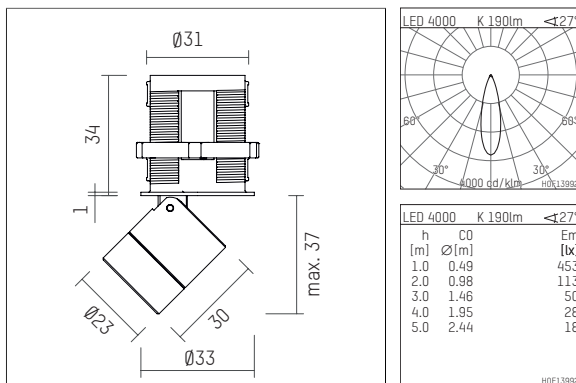

## 120 963 04 907 R | silver anodised

ak.tina 1  
recessed spotlight  
LED | 2 W 4000 K

- recessed spotlight ak.tina 1
- minimalistic system for recessed mounting
- with a rim projecting over the ceiling
- for installation into suspended ceilings or casting drums
- with LED 260 lm
- colour temperature: 4000 K
- colour rendering index: CRI >80
- L90 / B10 (50.000h)
- SDCM < 2
- net luminous flux: 190 lm
- total load: 2 W
- luminous efficacy: 95,0 lm/W
- rotationsymmetrical light distribution, medium
- for external control gear
- secondary connection:
- supply cord with plug connection, length: 420 mm
- housing of aluminium
- recessing ring of thermoplastic
- height: 35 mm
- diameter: 33 mm, recessing diameter: 31 mm
- recessing depth: 50 mm, ceiling thickness: 2-25mm
- rotatable 360°, 90° tiltable
- weight: 0,063 kg
- protection rating: IP20
- protection class III
- 5 years Hoffmeister warranty
- Made in Germany
- maximum ambient temperature: 35 ° C
- certificates: manufactured according to DIN VDE 0711 / EN 60598, CE
- colour: silver anodised
- 120 963 04 907 R

## Required accessories

description accessory general	dimensions in mm	item number	pic.-No.
LED power unit, 1-10V constant current driver hotplug 700mA, 20W, for max. 6 ak.tina	LxWxH: 149 x 40 x 21	120 986 10 000 A	01
LED power unit, DALI mit Amplitudendimmung constant current driver hotplug 700mA, 20W, for max. 6 ak.tina	LxWxH: 149 x 40 x 21	120 986 10 000 D	01
LED power unit constant current driver hotplug 700mA, 20W, for max. 6 ak.tina	LxWxH: 149 x 40 x 21	120 986 10 000	01

120 963 04 907 R  
**accessory****Optional accessories**

description accessory general	dimensions in mm	item number	pic.-No.
connection ring, with honeycomb louver for ak.tina		120 993 00 907	06
connection ring, with wide-flood lense for ak.tina		120 997 00 907	06