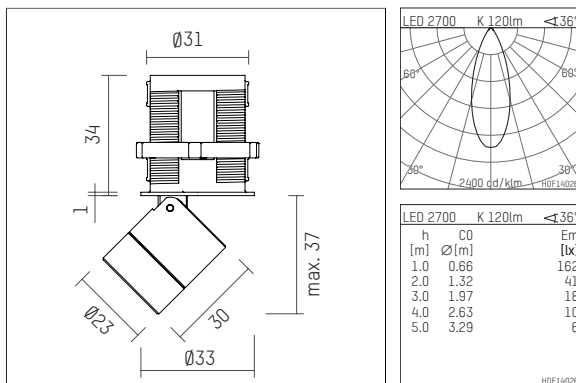

120 964 02 721 R | black anodised

ak.tina 1
recessed spotlight
LED | 2 W 2700 K

- recessed spotlight ak.tina 1
- minimalistic system for recessed mounting
- with a rim projecting over the ceiling
- for installation into suspended ceilings or casting drums
- with LED 180 lm
- colour temperature: 2700 K
- colour rendering index: CRI >90
- L90 / B10 (50.000h)
- SDCM < 2
- net luminous flux: 120 lm
- total load: 2 W
- luminous efficacy: 60,0 lm/W
- rotationsymmetrical light distribution, flood
- for external control gear
- secondary connection:
- supply cord with plug connection, length: 420 mm
- housing of aluminium
- recessing ring of thermoplastic
- height: 35 mm
- diameter: 33 mm, recessing diameter: 31 mm
- recessing depth: 50 mm, ceiling thickness: 2-25mm
- rotatable 360°, 90° tiltable
- weight: 0,063 kg
- protection rating: IP20
- protection class III
- 5 years Hoffmeister warranty
- Made in Germany
- maximum ambient temperature: 35 ° C
- certificates: manufactured according to DIN VDE 0711 / EN 60598, CE
- colour: black anodised
- 120 964 02 721 R

- Overview of accessories on the following page / s

120 964 02 721 R
accessory

Required accessories

description accessory general	dimensions in mm	item number	pic.-No.
LED power unit, 1-10V constant current driver hotplug 700mA, 20W, for max. 6 ak.tina	LxWxH: 149 x 40 x 21	120 986 10 000 A	01
LED power unit, DALI mit Amplitudendimmung constant current driver hotplug 700mA, 20W, for max. 6 ak.tina	LxWxH: 149 x 40 x 21	120 986 10 000 D	01
LED power unit constant current driver hotplug 700mA, 20W, for max. 6 ak.tina	LxWxH: 149 x 40 x 21	120 986 10 000	01

120 964 02 721 R
accessory

Optional accessories

description accessory general	dimensions in mm	item number	pic.-No.
connection ring, with honeycomb louver for ak.tina		120 993 00 721	06
connection ring, with wide-flood lens for ak.tina		120 997 00 721	05