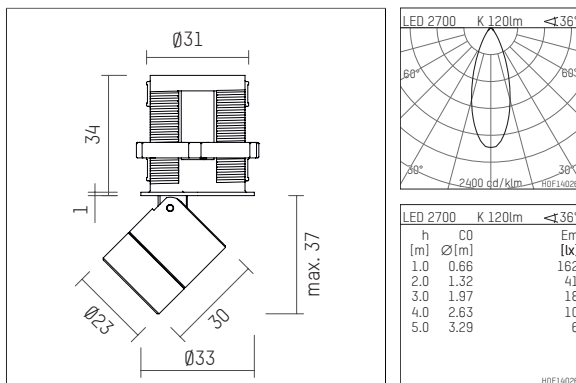

120 964 02 907 R | silver anodised

ak.tina 1
recessed spotlight
LED | 2 W 2700 K

- recessed spotlight ak.tina 1
- minimalistic system for recessed mounting
- with a rim projecting over the ceiling
- for installation into suspended ceilings or casting drums
- with LED 180 lm
- colour temperature: 2700 K
- colour rendering index: CRI >90
- L90 / B10 (50.000h)
- SDCM < 2
- net luminous flux: 120 lm
- total load: 2 W
- luminous efficacy: 60,0 lm/W
- rotationsymmetrical light distribution, flood
- for external control gear
- secondary connection:
- supply cord with plug connection, length: 420 mm
- housing of aluminium
- recessing ring of thermoplastic
- height: 35 mm
- diameter: 33 mm, recessing diameter: 31 mm
- recessing depth: 50 mm, ceiling thickness: 2-25mm
- rotatable 360°, 90° tiltable
- weight: 0,063 kg
- protection rating: IP20
- protection class III
- 5 years Hoffmeister warranty
- Made in Germany
- maximum ambient temperature: 35 ° C
- certificates: manufactured according to DIN VDE 0711 / EN 60598, CE
- colour: silver anodised
- 120 964 02 907 R

- Overview of accessories on the following page / s

120 964 02 907 R
accessory

Required accessories

description accessory general	dimensions in mm	item number	pic.-No.
LED power unit, 1-10V constant current driver hotplug 700mA, 20W, for max. 6 ak.tina	LxWxH: 149 x 40 x 21	120 986 10 000 A	01
LED power unit, DALI mit Amplitudendimmung constant current driver hotplug 700mA, 20W, for max. 6 ak.tina	LxWxH: 149 x 40 x 21	120 986 10 000 D	01
LED power unit constant current driver hotplug 700mA, 20W, for max. 6 ak.tina	LxWxH: 149 x 40 x 21	120 986 10 000	01

120 964 02 907 R
accessory

Optional accessories

description accessory general	dimensions in mm	item number	pic.-No.
connection ring, with honeycomb louver for ak.tina		120 993 00 907	06
connection ring, with wide-flood lense for ak.tina		120 997 00 907	06