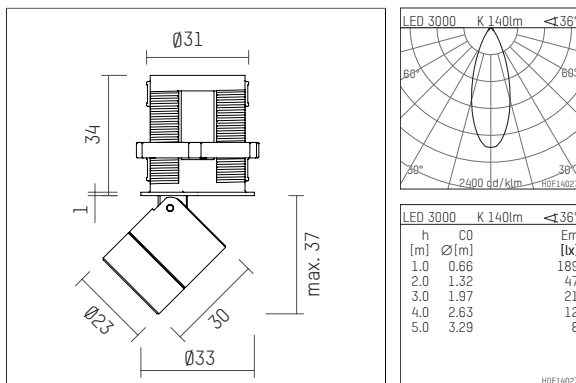

## 120 964 03 721 R | black anodised

ak.tina 1  
recessed spotlight  
LED | 2 W 3000 K

- recessed spotlight ak.tina 1
- minimalistic system for recessed mounting
- with a rim projecting over the ceiling
- for installation into suspended ceilings or casting drums
- with LED 210 lm
- colour temperature: 3000 K
- colour rendering index: CRI >90
- L90 / B10 (50.000h)
- SDCM < 2
- net luminous flux: 140 lm
- total load: 2 W
- luminous efficacy: 70,0 lm/W
- rotationsymmetrical light distribution, flood
- for external control gear
- secondary connection:
- supply cord with plug connection, length: 420 mm
- housing of aluminium
- recessing ring of thermoplastic
- height: 35 mm
- diameter: 33 mm, recessing diameter: 31 mm
- recessing depth: 50 mm, ceiling thickness: 2-25mm
- rotatable 360°, 90° tiltable
- weight: 0,063 kg
- protection rating: IP20
- protection class III
- 5 years Hoffmeister warranty
- Made in Germany
- maximum ambient temperature: 35 ° C
- certificates: manufactured according to DIN VDE 0711 / EN 60598, CE
- colour: black anodised
- 120 964 03 721 R

## Required accessories

description accessory general	dimensions in mm	item number	pic.-No.
LED power unit, 1-10V constant current driver hotplug 700mA, 20W, for max. 6 ak.tina	LxWxH: 149 x 40 x 21	120 986 10 000 A	01
LED power unit, DALI mit Amplitudendimmung constant current driver hotplug 700mA, 20W, for max. 6 ak.tina	LxWxH: 149 x 40 x 21	120 986 10 000 D	01
LED power unit constant current driver hotplug 700mA, 20W, for max. 6 ak.tina	LxWxH: 149 x 40 x 21	120 986 10 000	01

120 964 03 721 R  
**accessory**

**Optional accessories**

description accessory general	dimensions in mm	item number	pic.-No.
connection ring, with honeycomb louver for ak.tina		120 993 00 721	06
connection ring, with wide-flood lens for ak.tina		120 997 00 721	05