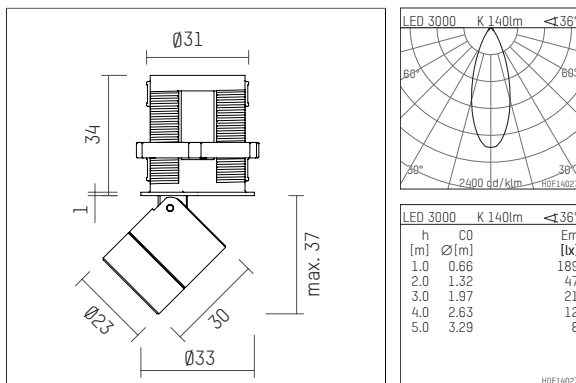

## 120 964 03 907 R | silver anodised

ak.tina 1  
recessed spotlight  
LED | 2 W 3000 K

- recessed spotlight ak.tina 1
- minimalistic system for recessed mounting
- with a rim projecting over the ceiling
- for installation into suspended ceilings or casting drums
- with LED 210 lm
- colour temperature: 3000 K
- colour rendering index: CRI >90
- L90 / B10 (50.000h)
- SDCM < 2
- net luminous flux: 140 lm
- total load: 2 W
- luminous efficacy: 70,0 lm/W
- rotationsymmetrical light distribution, flood
- for external control gear
- secondary connection:
- supply cord with plug connection, length: 420 mm
- housing of aluminium
- recessing ring of thermoplastic
- height: 35 mm
- diameter: 33 mm, recessing diameter: 31 mm
- recessing depth: 50 mm, ceiling thickness: 2-25mm
- rotatable 360°, 90° tiltable
- weight: 0,063 kg
- protection rating: IP20
- protection class III
- 5 years Hoffmeister warranty
- Made in Germany
- maximum ambient temperature: 35 ° C
- certificates: manufactured according to DIN VDE 0711 / EN 60598, CE
- colour: silver anodised
- 120 964 03 907 R

## Required accessories

description accessory general	dimensions in mm	item number	pic.-No.
LED power unit, 1-10V constant current driver hotplug 700mA, 20W, for max. 6 ak.tina	LxWxH: 149 x 40 x 21	120 986 10 000 A	01
LED power unit, DALI mit Amplitudendimmung constant current driver hotplug 700mA, 20W, for max. 6 ak.tina	LxWxH: 149 x 40 x 21	120 986 10 000 D	01
LED power unit constant current driver hotplug 700mA, 20W, for max. 6 ak.tina	LxWxH: 149 x 40 x 21	120 986 10 000	01

120 964 03 907 R  
**accessory****Optional accessories**

description accessory general	dimensions in mm	item number	pic.-No.
connection ring, with honeycomb louver for ak.tina		120 993 00 907	06
connection ring, with wide-flood lense for ak.tina		120 997 00 907	06