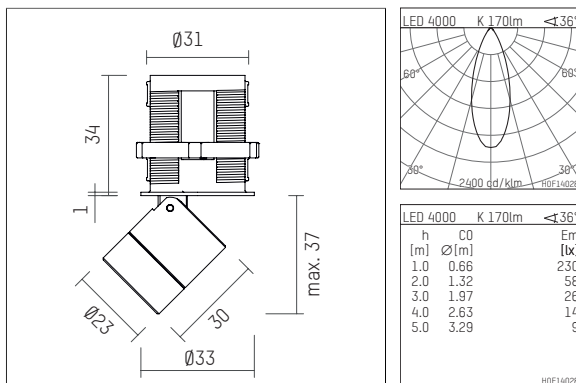

## 120 964 04 721 R | black anodised

ak.tina 1  
recessed spotlight  
LED | 2 W 4000 K

- recessed spotlight ak.tina 1
- minimalistic system for recessed mounting
- with a rim projecting over the ceiling
- for installation into suspended ceilings or casting drums
- with LED 260 lm
- colour temperature: 4000 K
- colour rendering index: CRI >80
- L90 / B10 (50.000h)
- SDCM < 2
- net luminous flux: 170 lm
- total load: 2 W
- luminous efficacy: 85,0 lm/W
- rotationsymmetrical light distribution, flood
- for external control gear
- secondary connection:
- supply cord with plug connection, length: 420 mm
- housing of aluminium
- recessing ring of thermoplastic
- height: 35 mm
- diameter: 33 mm, recessing diameter: 31 mm
- recessing depth: 50 mm, ceiling thickness: 2-25mm
- rotatable 360°, 90° tiltable
- weight: 0,063 kg
- protection rating: IP20
- protection class III
- 5 years Hoffmeister warranty
- Made in Germany
- maximum ambient temperature: 35 ° C
- certificates: manufactured according to DIN VDE 0711 / EN 60598, CE
- colour: black anodised
- 120 964 04 721 R

## Required accessories

description accessory general	dimensions in mm	item number	pic.-No.
LED power unit, 1-10V constant current driver hotplug 700mA, 20W, for max. 6 ak.tina	LxWxH: 149 x 40 x 21	120 986 10 000 A	01
LED power unit, DALI mit Amplitudendimmung constant current driver hotplug 700mA, 20W, for max. 6 ak.tina	LxWxH: 149 x 40 x 21	120 986 10 000 D	01
LED power unit constant current driver hotplug 700mA, 20W, for max. 6 ak.tina	LxWxH: 149 x 40 x 21	120 986 10 000	01

120 964 04 721 R  
**accessory**

**Optional accessories**

description accessory general	dimensions in mm	item number	pic.-No.
connection ring, with honeycomb louver for ak.tina		120 993 00 721	06
connection ring, with wide-flood lens for ak.tina		120 997 00 721	05