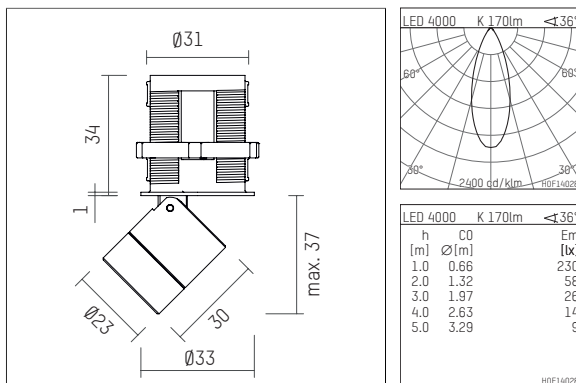

120 964 04 907 R | silver anodised

ak.tina 1
recessed spotlight
LED | 2 W 4000 K

- recessed spotlight ak.tina 1
- minimalistic system for recessed mounting
- with a rim projecting over the ceiling
- for installation into suspended ceilings or casting drums
- with LED 260 lm
- colour temperature: 4000 K
- colour rendering index: CRI >80
- L90 / B10 (50.000h)
- SDCM < 2
- net luminous flux: 170 lm
- total load: 2 W
- luminous efficacy: 85,0 lm/W
- rotationsymmetrical light distribution, flood
- for external control gear
- secondary connection:
- supply cord with plug connection, length: 420 mm
- housing of aluminium
- recessing ring of thermoplastic
- height: 35 mm
- diameter: 33 mm, recessing diameter: 31 mm
- recessing depth: 50 mm, ceiling thickness: 2-25mm
- rotatable 360°, 90° tiltable
- weight: 0,063 kg
- protection rating: IP20
- protection class III
- 5 years Hoffmeister warranty
- Made in Germany
- maximum ambient temperature: 35 ° C
- certificates: manufactured according to DIN VDE 0711 / EN 60598, CE
- colour: silver anodised
- 120 964 04 907 R

- Overview of accessories on the following page / s

120 964 04 907 R
accessory

Required accessories

| description accessory general | dimensions in mm | item number | pic.-No. |
|--|----------------------|------------------|----------|
| LED power unit, 1-10V constant current driver hotplug 700mA, 20W, for max. 6 ak.tina | LxWxH: 149 x 40 x 21 | 120 986 10 000 A | 01 |
| LED power unit, DALI mit Amplitudendimmung constant current driver hotplug 700mA, 20W, for max. 6 ak.tina | LxWxH: 149 x 40 x 21 | 120 986 10 000 D | 01 |
| LED power unit constant current driver hotplug 700mA, 20W, for max. 6 ak.tina | LxWxH: 149 x 40 x 21 | 120 986 10 000 | 01 |